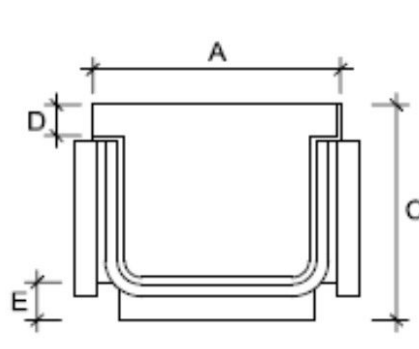

Four way union for channel 100 **PRATIKO**

UPPER VIEW

SIDE VIEW

LOWER VIEW

Item	A mm	B mm	C mm	D mm	E mm	F mm	G mm	Weight g
RCB100	105	102	71	13	16	75F - 80M	40M	108
RCM100	105	102	91	13	16	75F - 80M	40M	132
RCA100	105	102	116	13	16	75F - 80M	40M	166

Material: PVC-U

Colour: Light grey

Features: 4-WAY joint (right corner, left corner, "T", cross) with vertical outlet.
The outlet is equipped with a pre-fracture line to allow opening with tools.

FIRST PLAST S.r.l.
Località Isola Grande
17041 ALTARE (SV) - ITALIA
Tel. +39 019 58511
Email: export.first@firstcor.com