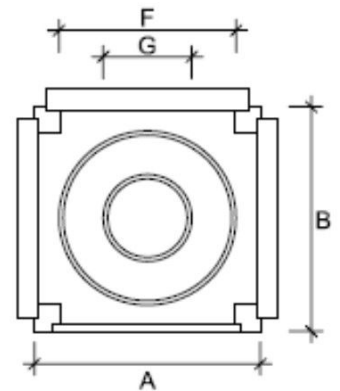

Four way union for channel 100 **PRATIKO**

UPPER VIEW

SIDE VIEW

LOWER VIEW

Item	A mm	B mm	C mm	D mm	E mm	F mm	G mm	Weight g
RCB100	105	102	71	13	16	75F - 80M	40M	108
RCM100	105	102	91	13	16	75F - 80M	40M	132
RCA100	105	102	116	13	16	75F - 80M	40M	166

Material: PVC-U

Colour: Light grey

Features: 4-WAY joint (right corner, left corner, "T", cross) with vertical outlet.
The outlet is equipped with a pre-fracture line to allow opening with tools.

FIRST PLAST S.r.l.
Località Isola Grande
17041 ALTARE (SV) - ITALIA
Tel. +39 019 58511
Email: export.first@firstcor.com