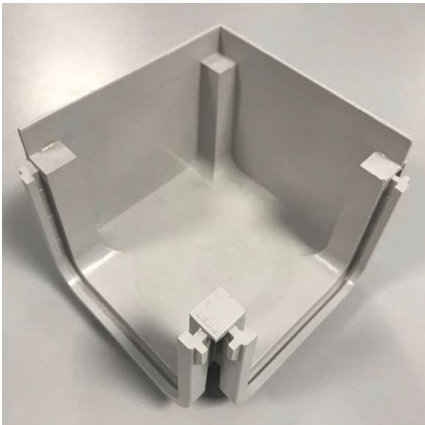

Four way union for channel 100 **PRATIKO**

UPPER VIEW

SIDE VIEW

LOWER VIEW

Item	A mm	B mm	C mm	D mm	E mm	F mm	G mm	Weight g
RCB100	105	102	71	13	16	75F - 80M	40M	108
RCM100	105	102	91	13	16	75F - 80M	40M	132
RCA100	105	102	116	13	16	75F - 80M	40M	166

Material: PVC-U

Colour: Light grey

Features: 4-WAY joint (right corner, left corner, "T", cross) with vertical outlet.
The outlet is equipped with a pre-fracture line to allow opening with tools.

FIRST PLAST S.r.l.
Località Isola Grande
17041 ALTARE (SV) - ITALIA
Tel. +39 019 58511
Email: export.first@firstcor.com