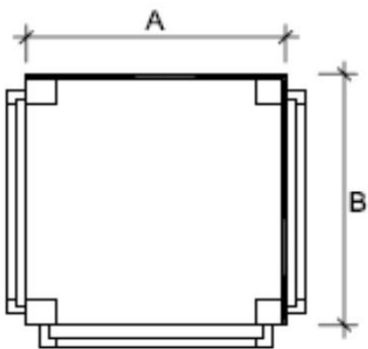

Four way union for channel 100 **PRATIKO**

UPPER VIEW

SIDE VIEW

LOWER VIEW

Item	A mm	B mm	C mm	D mm	E mm	F mm	G mm	Weight g
RCB100	105	102	71	13	16	75F - 80M	40M	108
RCM100	105	102	91	13	16	75F - 80M	40M	132
RCA100	105	102	116	13	16	75F - 80M	40M	166

Material: PVC-U

Colour: Light grey

Features: 4-WAY joint (right corner, left corner, "T", cross) with vertical outlet.
The outlet is equipped with a pre-fracture line to allow opening with tools.

FIRST PLAST S.r.l.
Località Isola Grande
17041 ALTARE (SV) - ITALIA
Tel. +39 019 58511
Email: export.first@firstcor.com