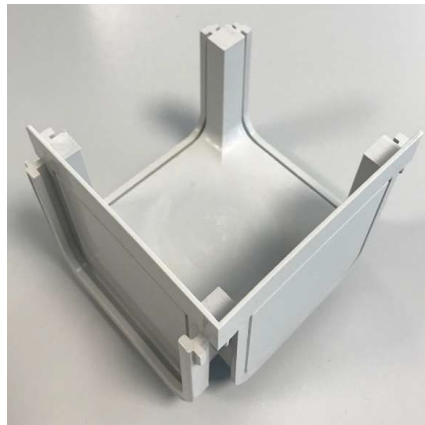

Four way union for channel 100 **PRATIKO**

UPPER VIEW

SIDE VIEW

LOWER VIEW

Item	A mm	B mm	C mm	D mm	E mm	F mm	G mm	Weight g
RCB100	105	102	71	13	16	75F - 80M	40M	108
RCM100	105	102	91	13	16	75F - 80M	40M	132
RCA100	105	102	116	13	16	75F - 80M	40M	166

Material: PVC-U

Colour: Light grey

Features: 4-WAY joint (right corner, left corner, "T", cross) with vertical outlet.
The outlet is equipped with a pre-fracture line to allow opening with tools.

FIRST PLAST S.r.l.
Località Isola Grande
17041 ALTARE (SV) - ITALIA
Tel. +39 019 58511
Email: export.first@firstcor.com