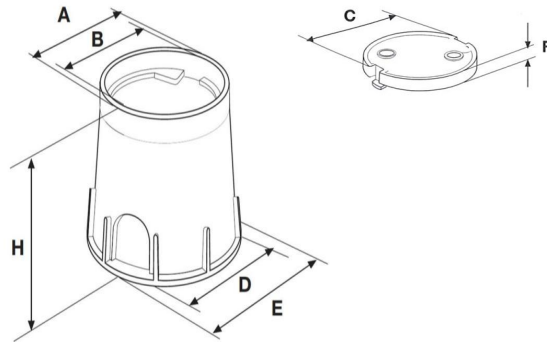

## Irrigation valve chambers

PZCRP17G

PZCRP25V

Item	Cover Colour	A mm	B mm	C mm	D mm	E mm	F mm	H mm	Weight g
PZCRP17G	grey	170	158	157	180	200	30	220	560
PZCRP17V	green	170	158	157	180	200	30	220	560
PZCRP25G	grey	250	238	237	320	340	30	250	1190
PZCRP25V	green	250	238	237	320	340	30	250	1190

**Description:** Irrigation box with pedestrian cover

**Material:** Mineral filled reinforced polypropylene.

**Features:** The irrigation boxes with covers are walkable and have the following features:

- Lid equipped with two holes for easy opening and inspection
- Set for locking with steel screws
- Easy installation and impact resistant
- Side openings at the base of the box