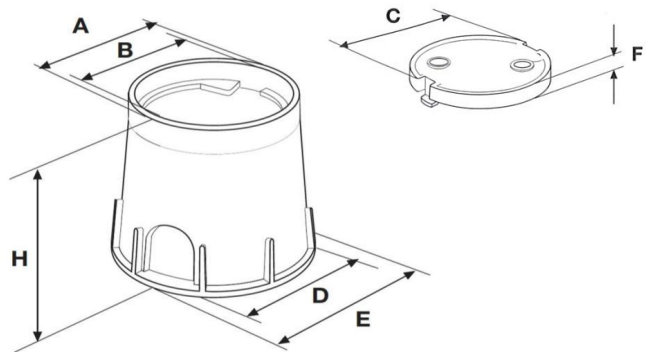

## Irrigation valve chambers

PZCRP17G

PZCRP25V

Item	Cover Colour	A mm	B mm	C mm	D mm	E mm	F mm	H mm	Weight g
PZCRP17G	grey	170	158	157	180	200	30	220	560
PZCRP17V	green	170	158	157	180	200	30	220	560
PZCRP25G	grey	250	238	237	320	340	30	250	1190
PZCRP25V	green	250	238	237	320	340	30	250	1190

**Description:** Irrigation box with pedestrian cover

**Material:** Mineral filled reinforced polypropylene.

**Features:** The irrigation boxes with covers are walkable and have the following features:

- Lid equipped with two holes for easy opening and inspection
- Set for locking with steel screws
- Easy installation and impact resistant
- Side openings at the base of the box