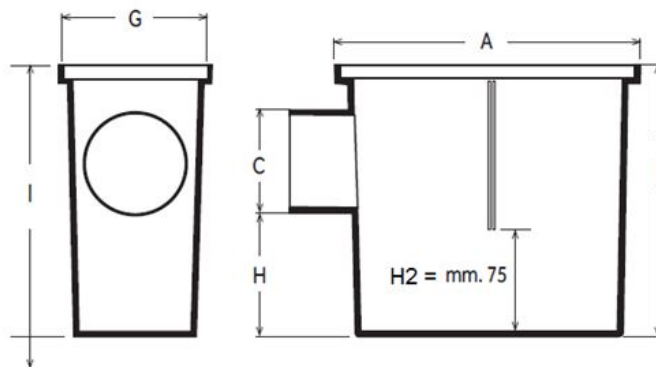

## Pluvial box 135x256

PSP140

PSQ140

Item	A mm	C mm	D mm	E mm	F mm	G mm	H mm	I mm	Weight g
<b>PSP140</b>	265	100	129	100	80	129	85	223	680
<b>PSQ140</b>	265	100	129	100x100	80x80	129	85	223	680

**Material:** Polypropylene

**Colour:** Light grey

**Features:** The pluvial boxes for downpipes have a wide range of accessories for modifying the structure: Pipe coupling adapters (RTP140, RQP140), Grates and Covers (GSP140, CSP140)