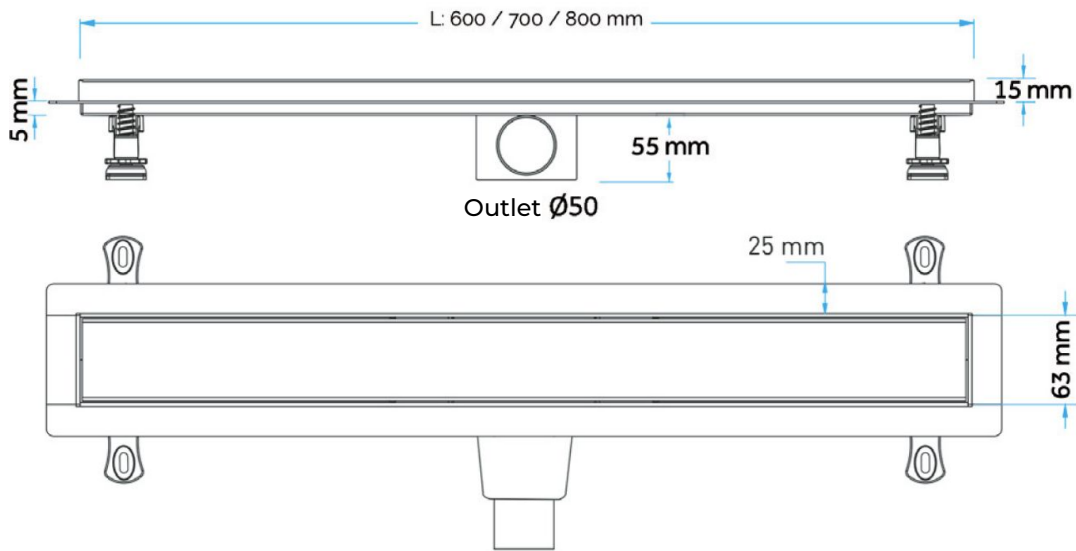

Linear shower drain with reversible tile-in grate **PRATIKO BAGNO 1**

Description	U/M	Item		
		PRBR606IN	PRBR706IN	PRBR806IN
Grate colour	-	inox	inox	inox
Weight	g	1200	1400	1600
Grate position length	mm	600	700	800
Grate's lodging width	mm	64	64	64
Grate position height	mm	15	15	15
Siphon height (shutter)	mm	15	15	15
Outlet diameter	mm	50	50	50
Total length	mm	650	750	850
Total width	mm	115	115	115
Total height (min/max)	mm	73/87	73/87	73/87

Material: ABS (body), Stainless steel (grate, frame)

Features: Siphoned channel with reversible tileable grate. The outlet can be adjusted horizontally. The support feet are height adjustable.

Tile holder

1. AISI 304 Stainless steel decorative grate
2. Hair catcher drain filter
3. Smell proof dry trap
4. O-ring
5. Flap valve
6. ABS drain body
7. Adjustable levelling feet
8. O-ring
9. 360° adjustable ABS gully trap
10. AISI 304 Stainless steel frame