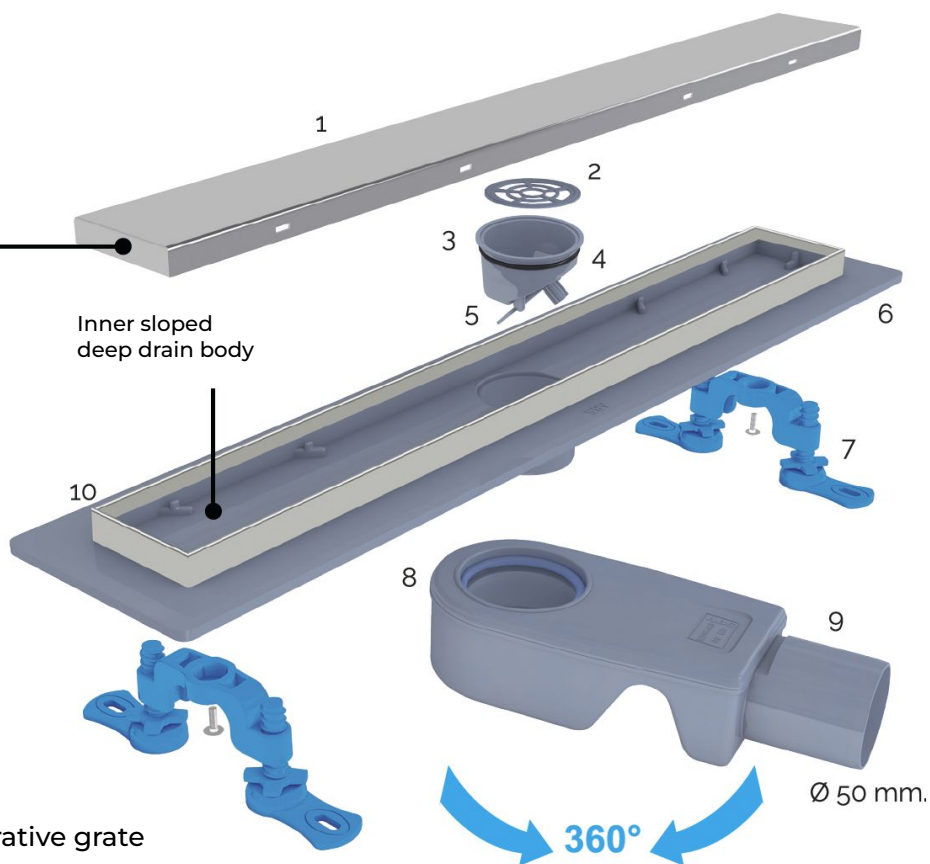

Linear shower drain with reversible tile-in grate **PRATIKO BAGNO 1**

Description	U/M	Item		
		PRBR606IN	PRBR706IN	PRBR806IN
Grate colour	-	inox	inox	inox
Weight	g	1200	1400	1600
Grate position length	mm	600	700	800
Grate's lodging width	mm	64	64	64
Grate position height	mm	15	15	15
Siphon height (shutter)	mm	15	15	15
Outlet diameter	mm	50	50	50
Total length	mm	650	750	850
Total width	mm	115	115	115
Total height (min/max)	mm	73/87	73/87	73/87

Material: ABS (body), Stainless steel (grate, frame)

Features: Siphoned channel with reversible tileable grate. The outlet can be adjusted horizontally. The support feet are height adjustable.

Tile holder

1. AISI 304 Stainless steel decorative grate
2. Hair catcher drain filter
3. Smell proof dry trap
4. O-ring
5. Flap valve
6. ABS drain body
7. Adjustable levelling feet
8. O-ring
9. 360° adjustable ABS gully trap
10. AISI 304 Stainless steel frame