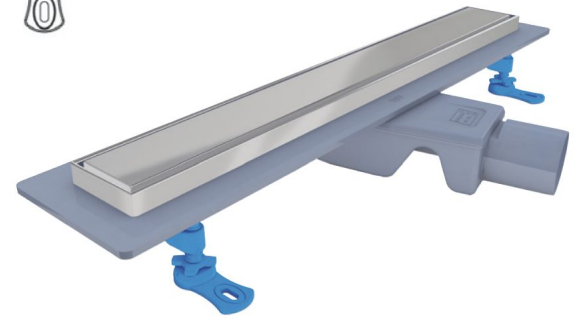

Linear shower drain with reversible tile-in grate **PRATIKO BAGNO 1**

Description	U/M	Item		
		PRBR606IN	PRBR706IN	PRBR806IN
Grate colour	-	inox	inox	inox
Weight	g	1200	1400	1600
Grate position length	mm	600	700	800
Grate's lodging width	mm	64	64	64
Grate position height	mm	15	15	15
Siphon height (shutter)	mm	15	15	15
Outlet diameter	mm	50	50	50
Total length	mm	650	750	850
Total width	mm	115	115	115
Total height (min/max)	mm	73/87	73/87	73/87

Material: ABS (body), Stainless steel (grate, frame)

Features: Siphoned channel with reversible tileable grate. The outlet can be adjusted horizontally. The support feet are height adjustable.

Tile holder

1. AISI 304 Stainless steel decorative grate
2. Hair catcher drain filter
3. Smell proof dry trap
4. O-ring
5. Flap valve
6. ABS drain body
7. Adjustable levelling feet
8. O-ring
9. 360° adjustable ABS gully trap
10. AISI 304 Stainless steel frame