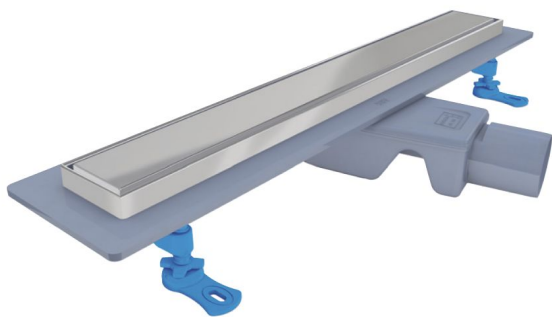

Linear shower drain with reversible tile-in grate **PRATIKO BAGNO 1**

Description	U/M	Item		
		PRBR606IN	PRBR706IN	PRBR806IN
Grate colour	-	inox	inox	inox
Weight	g	1200	1400	1600
Grate position length	mm	600	700	800
Grate's lodging width	mm	64	64	64
Grate position height	mm	15	15	15
Siphon height (shutter)	mm	15	15	15
Outlet diameter	mm	50	50	50
Total length	mm	650	750	850
Total width	mm	115	115	115
Total height (min/max)	mm	73/87	73/87	73/87

Material: ABS (body), Stainless steel (grate, frame)

Features: Siphoned channel with reversible tileable grate. The outlet can be adjusted horizontally. The support feet are height adjustable.

Tile holder

1. AISI 304 Stainless steel decorative grate
2. Hair catcher drain filter
3. Smell proof dry trap
4. O-ring
5. Flap valve
6. ABS drain body
7. Adjustable levelling feet
8. O-ring
9. 360° adjustable ABS gully trap
10. AISI 304 Stainless steel frame