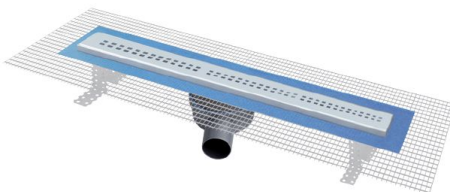

Modular shower channel with stainless steel grate **PRATIKO BAGNO 2**

Dimensions (mm):

Description	U/M	Item			
		PRBP606IN	PRBC606IN	PRBW606IN	PRBH606IN
Grate colour	-	inox	inox	inox	inox
Weight	g	1470	1572	1605	1610
Grate position length	mm	600	600	600	600
Grate's lodging width	mm	68	68	68	68
Grate position height	mm	12	12	12	12
Grate length	mm	593	593	593	593
Grate width	mm	47	58	58	58
Outlet diameter	mm	50	50	50	50
Total length (excluding net)	mm	664	664	664	664
Total width (excluding net)	mm	114	114	114	114
Total height	mm	90	90	90	90
Water flow (UNI EN 1253)	l/min	34	34	34	34

Material: ABS (body), Stainless steel (grate, frame)

Features: Siphoned channel with stainless steel grate. The outlet can be oriented horizontally. The support feet are height adjustable: expansion bolts for fixing the supports are supplied.

1. Stainless steel 304 grid
2. Universal adjustable frame for grates of different height
3. Smell proof dry trap
4. Body with net insulation support
5. Height adjustable feet
6. ABS body with O-ring rubber gasket + horizontal outlet \varnothing 50 mm, 360° adjustable

Grate style

Piana
PRBP606IN

Cubo
PRBC606IN

Onda
PRBW606IN

Punto
PRBH606IN