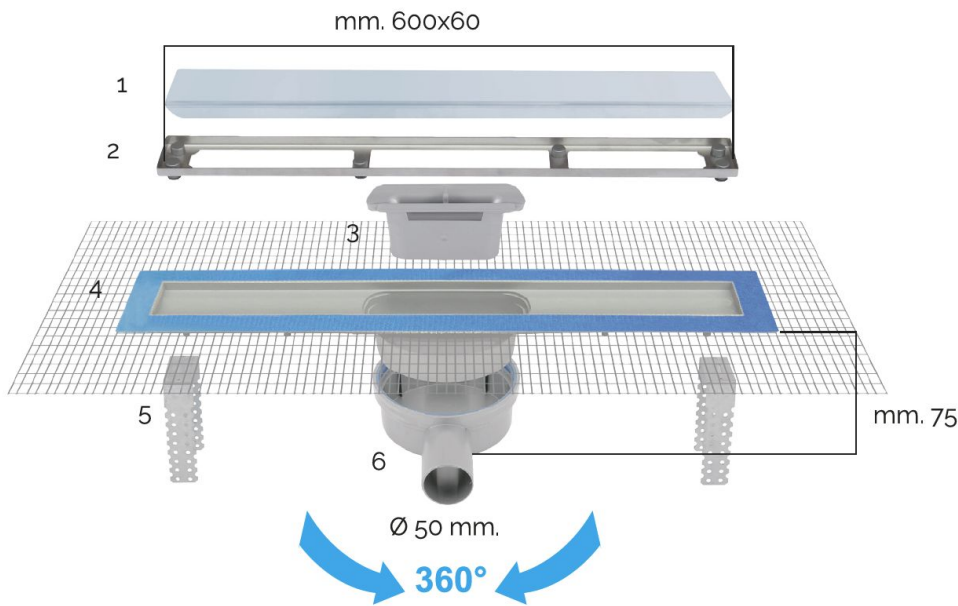

Modular shower channel with stainless steel grate **PRATIKO BAGNO 2**

Dimensions (mm):

Description	U/M	Item			
		PRBP606IN	PRBC606IN	PRBW606IN	PRBH606IN
Grate colour	-	inox	inox	inox	inox
Weight	g	1470	1572	1605	1610
Grate position length	mm	600	600	600	600
Grate's lodging width	mm	68	68	68	68
Grate position height	mm	12	12	12	12
Grate length	mm	593	593	593	593
Grate width	mm	47	58	58	58
Outlet diameter	mm	50	50	50	50
Total length (excluding net)	mm	664	664	664	664
Total width (excluding net)	mm	114	114	114	114
Total height	mm	90	90	90	90
Water flow (UNI EN 1253)	l/min	34	34	34	34

Material: ABS (body), Stainless steel (grate, frame)

Features: Siphoned channel with stainless steel grate. The outlet can be oriented horizontally. The support feet are height adjustable: expansion bolts for fixing the supports are supplied.

1. Stainless steel 304 grid
2. Universal adjustable frame for grates of different height
3. Smell proof dry trap
4. Body with net insulation support
5. Height adjustable feet
6. ABS body with O-ring rubber gasket + horizontal outlet \varnothing 50 mm, 360° adjustable