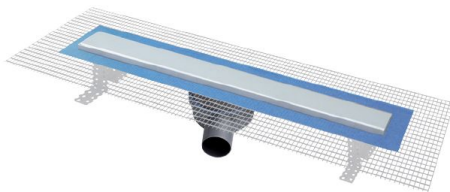

Modular shower channel with stainless steel grate **PRATIKO BAGNO 2**

Dimensions (mm):

Description	U/M	Item			
		PRBP606IN	PRBC606IN	PRBW606IN	PRBH606IN
Grate colour	-	inox	inox	inox	inox
Weight	g	1470	1572	1605	1610
Grate position length	mm	600	600	600	600
Grate's lodging width	mm	68	68	68	68
Grate position height	mm	12	12	12	12
Grate length	mm	593	593	593	593
Grate width	mm	47	58	58	58
Outlet diameter	mm	50	50	50	50
Total length (excluding net)	mm	664	664	664	664
Total width (excluding net)	mm	114	114	114	114
Total height	mm	90	90	90	90
Water flow (UNI EN 1253)	l/min	34	34	34	34

Material: ABS (body), Stainless steel (grate, frame)

Features: Siphoned channel with stainless steel grate. The outlet can be oriented horizontally. The support feet are height adjustable: expansion bolts for fixing the supports are supplied.

1. Stainless steel 304 grid
2. Universal adjustable frame for grates of different height
3. Smell proof dry trap
4. Body with net insulation support
5. Height adjustable feet
6. ABS body with O-ring rubber gasket + horizontal outlet \varnothing 50 mm, 360° adjustable

Grate style

Piana
PRBP606IN

Cubo
PRBC606IN

Onda
PRBW606IN

Punto
PRBH606IN