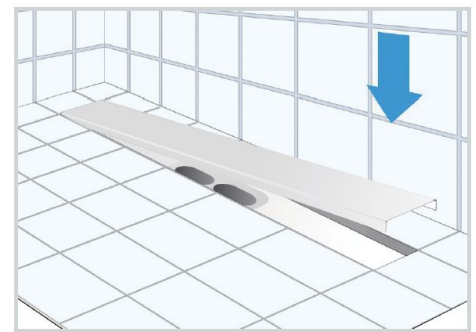

Modular shower channel with stainless steel grate **PRATIKO BAGNO 2**

Dimensions (mm):

Description	U/M	Item			
		PRBP606IN	PRBC606IN	PRBW606IN	PRBH606IN
Grate colour	-	inox	inox	inox	inox
Weight	g	1470	1572	1605	1610
Grate position length	mm	600	600	600	600
Grate's lodging width	mm	68	68	68	68
Grate position height	mm	12	12	12	12
Grate length	mm	593	593	593	593
Grate width	mm	47	58	58	58
Outlet diameter	mm	50	50	50	50
Total length (excluding net)	mm	664	664	664	664
Total width (excluding net)	mm	114	114	114	114
Total height	mm	90	90	90	90
Water flow (UNI EN 1253)	l/min	34	34	34	34

Material: ABS (body), Stainless steel (grate, frame)

Features: Siphoned channel with stainless steel grate. The outlet can be oriented horizontally. The support feet are height adjustable: expansion bolts for fixing the supports are supplied.

1. Stainless steel 304 grid
2. Universal adjustable frame for grates of different height
3. Smell proof dry trap
4. Body with net insulation support
5. Height adjustable feet
6. ABS body with O-ring rubber gasket + horizontal outlet \varnothing 50 mm, 360° adjustable