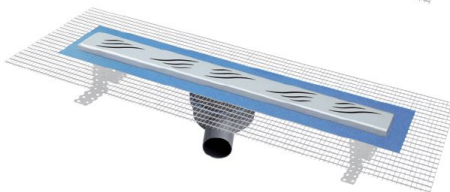

Modular shower channel with stainless steel grate **PRATIKO BAGNO 2**

Dimensions (mm):

Description	U/M	Item			
		PRBP606IN	PRBC606IN	PRBW606IN	PRBH606IN
Grate colour	-	inox	inox	inox	inox
Weight	g	1470	1572	1605	1610
Grate position length	mm	600	600	600	600
Grate's lodging width	mm	68	68	68	68
Grate position height	mm	12	12	12	12
Grate length	mm	593	593	593	593
Grate width	mm	47	58	58	58
Outlet diameter	mm	50	50	50	50
Total length (excluding net)	mm	664	664	664	664
Total width (excluding net)	mm	114	114	114	114
Total height	mm	90	90	90	90
Water flow (UNI EN 1253)	l/min	34	34	34	34

Material: ABS (body), Stainless steel (grate, frame)

Features: Siphoned channel with stainless steel grate. The outlet can be oriented horizontally. The support feet are height adjustable: expansion bolts for fixing the supports are supplied.

1. Stainless steel 304 grid
2. Universal adjustable frame for grates of different height
3. Smell proof dry trap
4. Body with net insulation support
5. Height adjustable feet
6. ABS body with O-ring rubber gasket + horizontal outlet \varnothing 50 mm, 360° adjustable

Grate style

Piana
PRBP606IN

Cubo
PRBC606IN

Onda
PRBW606IN

Punto
PRBH606IN