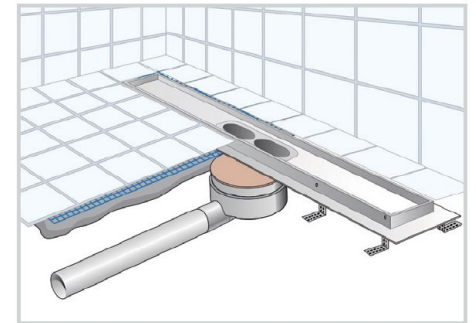

Modular shower channel with stainless steel grate **PRATIKO BAGNO 2**

Dimensions (mm):

Description	U/M	Item			
		PRBP606IN	PRBC606IN	PRBW606IN	PRBH606IN
Grate colour	-	inox	inox	inox	inox
Weight	g	1470	1572	1605	1610
Grate position length	mm	600	600	600	600
Grate's lodging width	mm	68	68	68	68
Grate position height	mm	12	12	12	12
Grate length	mm	593	593	593	593
Grate width	mm	47	58	58	58
Outlet diameter	mm	50	50	50	50
Total length (excluding net)	mm	664	664	664	664
Total width (excluding net)	mm	114	114	114	114
Total height	mm	90	90	90	90
Water flow (UNI EN 1253)	l/min	34	34	34	34

Material: ABS (body), Stainless steel (grate, frame)

Features: Siphoned channel with stainless steel grate. The outlet can be oriented horizontally. The support feet are height adjustable: expansion bolts for fixing the supports are supplied.

1. Stainless steel 304 grid
2. Universal adjustable frame for grates of different height
3. Smell proof dry trap
4. Body with net insulation support
5. Height adjustable feet
6. ABS body with O-ring rubber gasket + horizontal outlet \varnothing 50 mm, 360° adjustable