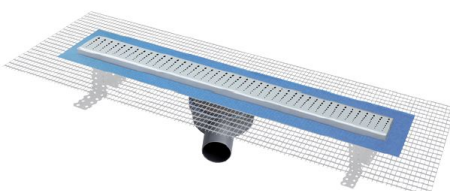

Material: ABS (body), Stainless steel (grate, frame)

Features: Siphoned channel with stainless steel grate. The outlet can be oriented horizontally. The support feet are height adjustable: expansion bolts for fixing the supports are supplied.

1. Stainless steel 304 grid
2. Universal adjustable frame for grates of different height
3. Smell proof dry trap
4. Body with net insulation support
5. Height adjustable feet
6. ABS body with O-ring rubber gasket + horizontal outlet \varnothing 50 mm, 360° adjustable

Grate style

Piana
PRBP606IN

Cubo
PRBC606IN

Onda
PRBW606IN

Punto
PRBH606IN