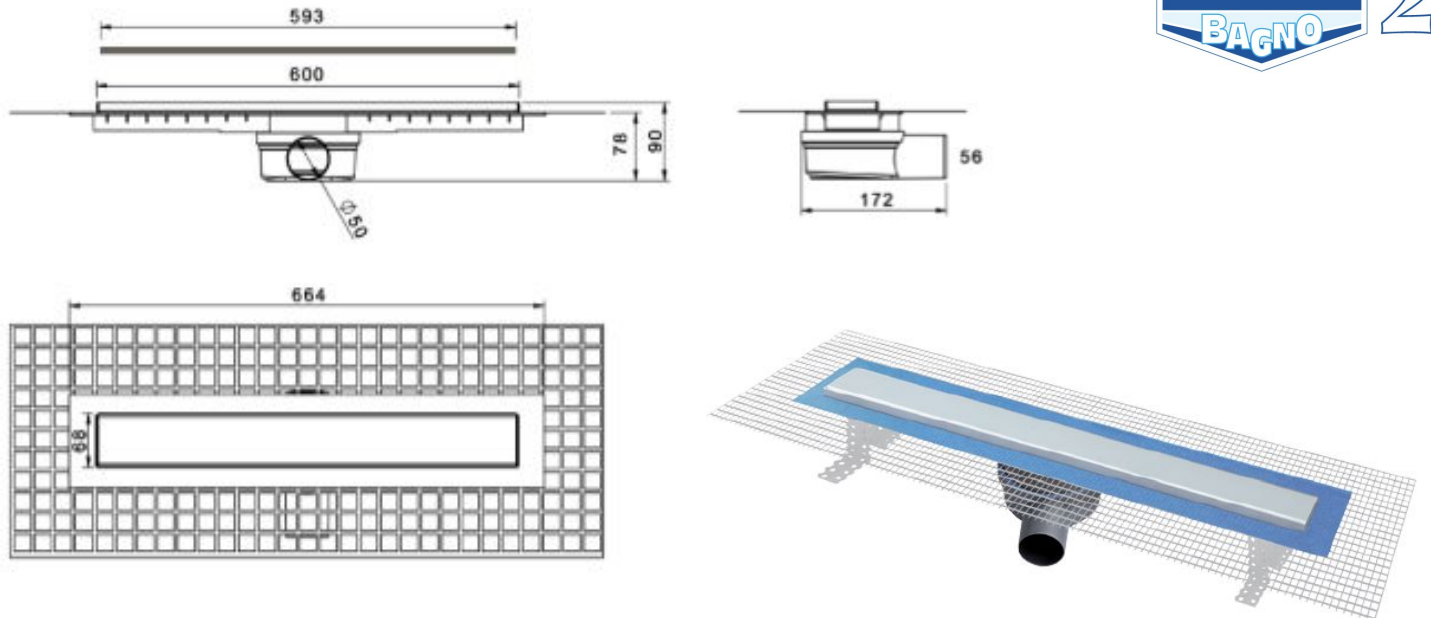

Modular shower channel with stainless steel grate **PRATIKO BAGNO 2**

Dimensions (mm):

Description	U/M	Item			
		PRBP606IN	PRBC606IN	PRBW606IN	PRBH606IN
Grate colour	-	inox	inox	inox	inox
Weight	g	1470	1572	1605	1610
Grate position length	mm	600	600	600	600
Grate's lodging width	mm	68	68	68	68
Grate position height	mm	12	12	12	12
Grate length	mm	593	593	593	593
Grate width	mm	47	58	58	58
Outlet diameter	mm	50	50	50	50
Total length (excluding net)	mm	664	664	664	664
Total width (excluding net)	mm	114	114	114	114
Total height	mm	90	90	90	90
Water flow (UNI EN 1253)	l/min	34	34	34	34

Material: ABS (body), Stainless steel (grate, frame)

Features: Siphoned channel with stainless steel grate. The outlet can be oriented horizontally. The support feet are height adjustable: expansion bolts for fixing the supports are supplied.

1. Stainless steel 304 grid
2. Universal adjustable frame for grates of different height
3. Smell proof dry trap
4. Body with net insulation support
5. Height adjustable feet
6. ABS body with O-ring rubber gasket + horizontal outlet \varnothing 50 mm, 360° adjustable