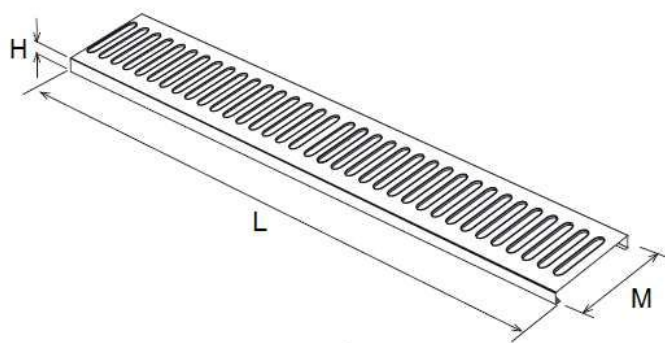

Grilled Channel 130 **PRATIKO EASY**

CSBGSZ13999PP

Item
CSBGSZ13999PP

The item **CSBGSZ13999PP** is composed of the following products:

- n. 1 = CSB130PP
- n. 1 = GSZ13999

Item	A mm	B mm	C mm	D mm	D1 mm	H mm	H1 mm	L mm
CSB130PP	138	130	20	80M-100M	75M-110M	70	50	1000

Item	L mm	H mm	M mm	Water drainage cm ²	Load class	Weight g
GSZ13999	998 +/-1,0	20 +/-1,0	128 +/-1,0	290	A15	1650

Material: CSB130PP "Polypropylene" - GSZ13999 "Galvanized sheet metal"

Features: The channels allow you to solve all rainwater drainage problems within car parks, courtyards, yards and garages.