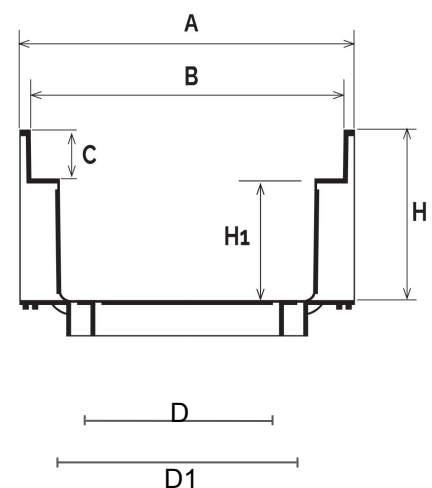

Grilled Channel 130 **PRATIKO EASY**

CSBGSZ13999PP

Item
CSBGSZ13999PP

The item **CSBGSZ13999PP** is composed of the following products:

- n. 1 = CSB130PP
- n. 1 = GSZ13999

Item	A mm	B mm	C mm	D mm	D1 mm	H mm	H1 mm	L mm
CSB130PP	138	130	20	80M-100M	75M-110M	70	50	1000

Item	L mm	H mm	M mm	Water drainage cm ²	Load class	Weight g
GSZ13999	998 +/-1,0	20 +/-1,0	128 +/-1,0	290	A15	1650

Material: CSB130PP "Polypropylene" - GSZ13999 "Galvanized sheet metal"

Features: The channels allow you to solve all rainwater drainage problems within car parks, courtyards, yards and garages.