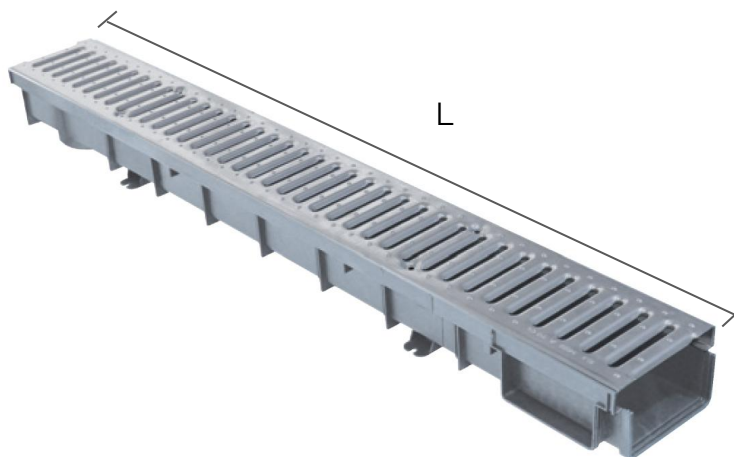

Grilled Channel 130 **PRATIKO EASY**

CSBGSZ13999PP

Item
CSBGSZ13999PP

The item **CSBGSZ13999PP** is composed of the following products:

- n. 1 = CSB130PP
- n. 1 = GSZ13999

Item	A mm	B mm	C mm	D mm	D1 mm	H mm	H1 mm	L mm
CSB130PP	138	130	20	80M-100M	75M-110M	70	50	1000

Item	L mm	H mm	M mm	Water drainage cm ²	Load class	Weight g
GSZ13999	998 +/-1,0	20 +/-1,0	128 +/-1,0	290	A15	1650

Material: CSB130PP "Polypropylene" - GSZ13999 "Galvanized sheet metal"

Features: The channels allow you to solve all rainwater drainage problems within car parks, courtyards, yards and garages.