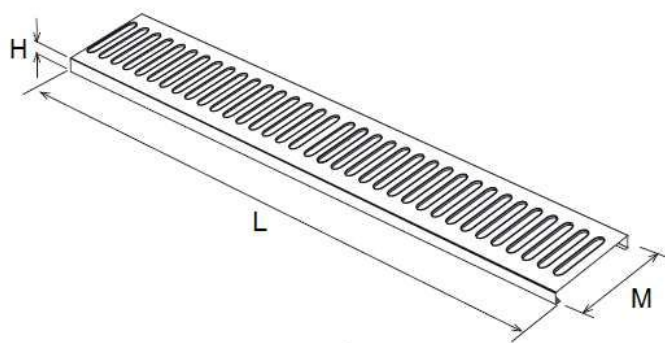

Grilled Channel 130 **PRATIKO EASY**

CSAGSZ13999PP

Item
CSAGSZ13999PP

The item **CSAGSZ13999PP** is composed of the following products:

- n. 1 = CSA130PP
- n. 1 = GSZ13999

Item	A mm	B mm	C mm	D mm	D1 mm	H mm	H1 mm	L mm
CSA130PP	138	130	20	80M-100M	75M-110M	110	90	1000

Item	L mm	H mm	M mm	Water drainage cm ²	Load class	Weight g
GSZ13999	998 +/-1,0	20 +/-1,0	128 +/-1,0	290	A15	1650

Material: CSA130PP "Polypropylene" - GSZ13999 "Galvanized sheet metal"

Features: The channels allow you to solve all rainwater drainage problems within car parks, courtyards, yards and garages.