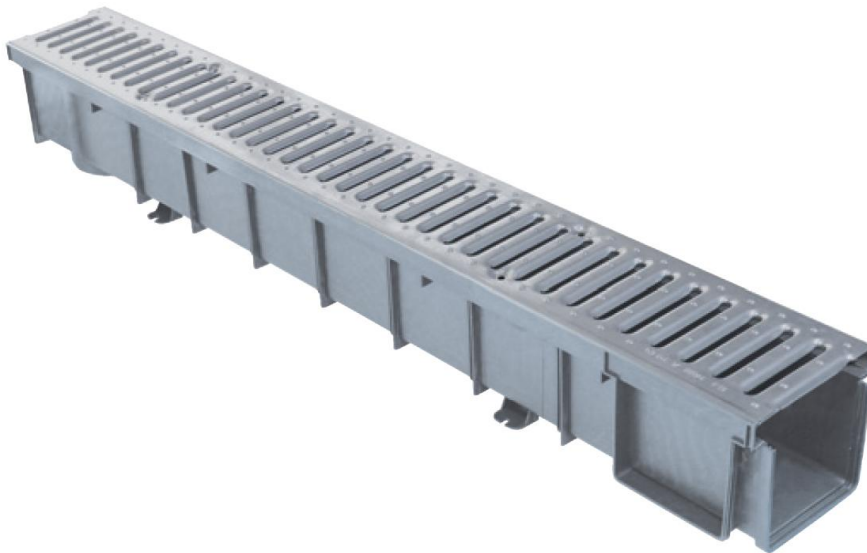

Grilled Channel 130 **PRATIKO EASY**

CSAGSZ13999PP

Item
CSAGSZ13999PP

The item **CSAGSZ13999PP** is composed of the following products:

- n. 1 = CSA130PP
- n. 1 = GSZ13999

Item	A mm	B mm	C mm	D mm	D1 mm	H mm	H1 mm	L mm
CSA130PP	138	130	20	80M-100M	75M-110M	110	90	1000

Item	L mm	H mm	M mm	Water drainage cm ²	Load class	Weight g
GSZ13999	998 +/-1,0	20 +/-1,0	128 +/-1,0	290	A15	1650

Material: CSA130PP "Polypropylene" - GSZ13999 "Galvanized sheet metal"

Features: The channels allow you to solve all rainwater drainage problems within car parks, courtyards, yards and garages.