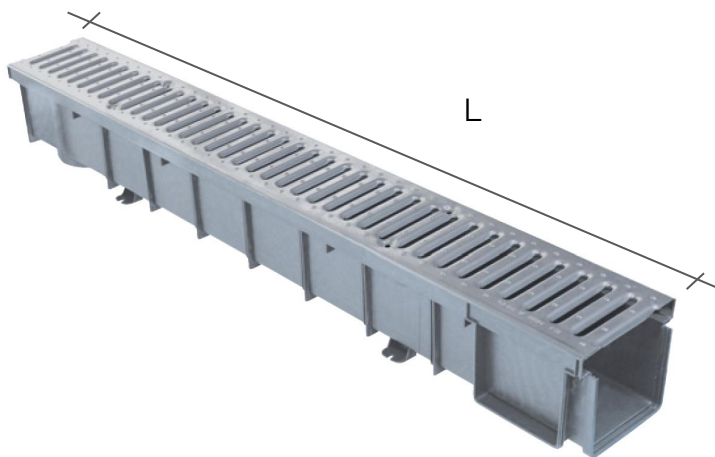

Grilled Channel 130 **PRATIKO EASY**

CSAGSZ13999PP

Item
CSAGSZ13999PP

The item **CSAGSZ13999PP** is composed of the following products:

- n. 1 = CSA130PP
- n. 1 = GSZ13999

Item	A mm	B mm	C mm	D mm	D1 mm	H mm	H1 mm	L mm
CSA130PP	138	130	20	80M-100M	75M-110M	110	90	1000

Item	L mm	H mm	M mm	Water drainage cm ²	Load class	Weight g
GSZ13999	998 +/-1,0	20 +/-1,0	128 +/-1,0	290	A15	1650

Material: CSA130PP "Polypropylene" - GSZ13999 "Galvanized sheet metal"

Features: The channels allow you to solve all rainwater drainage problems within car parks, courtyards, yards and garages.