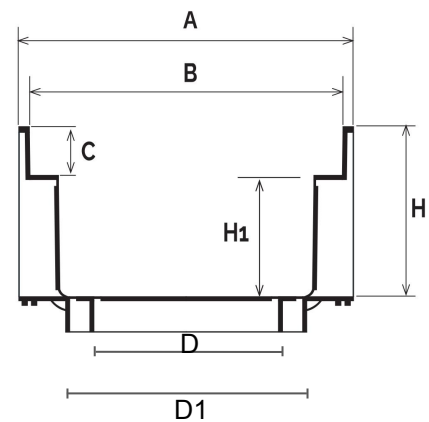

Grilled Channel 130 **PRATIKO EASY**

CSAGSZ13999PP

Item
CSAGSZ13999PP

The item **CSAGSZ13999PP** is composed of the following products:

- n. 1 = CSA130PP
- n. 1 = GSZ13999

Item	A mm	B mm	C mm	D mm	D1 mm	H mm	H1 mm	L mm
CSA130PP	138	130	20	80M-100M	75M-110M	110	90	1000

Item	L mm	H mm	M mm	Water drainage cm ²	Load class	Weight g
GSZ13999	998 +/-1,0	20 +/-1,0	128 +/-1,0	290	A15	1650

Material: CSA130PP "Polypropylene" - GSZ13999 "Galvanized sheet metal"

Features: The channels allow you to solve all rainwater drainage problems within car parks, courtyards, yards and garages.