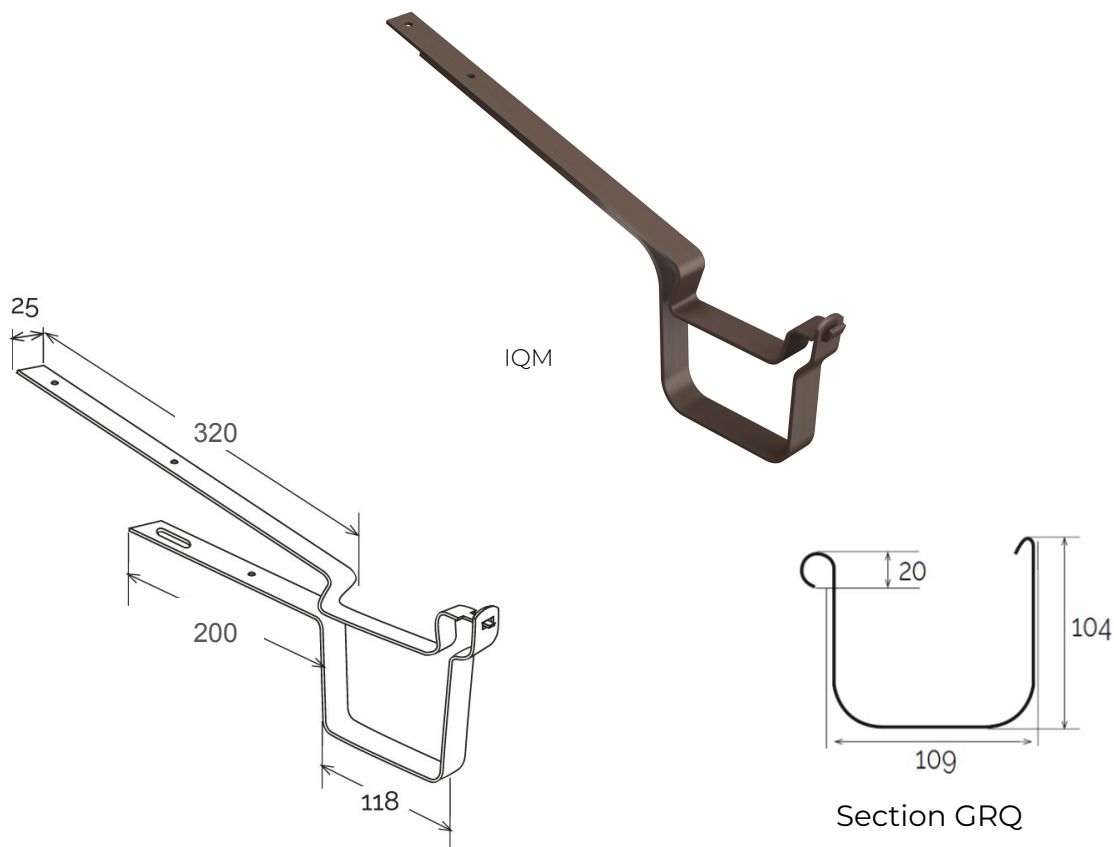

Double metal bracket for gutter profile 100x110

Item	Colour	length mm	width mm	height mm	Weight g	Matched gutter profile
CIQGN	grey	440	25	190	580	GRQGN
CIQM	brown	440	25	190	580	GRQM

Material: Painted metal

Features: The bracket can be fixed under the roof with screws, through the available holes (ø 5,5 mm).