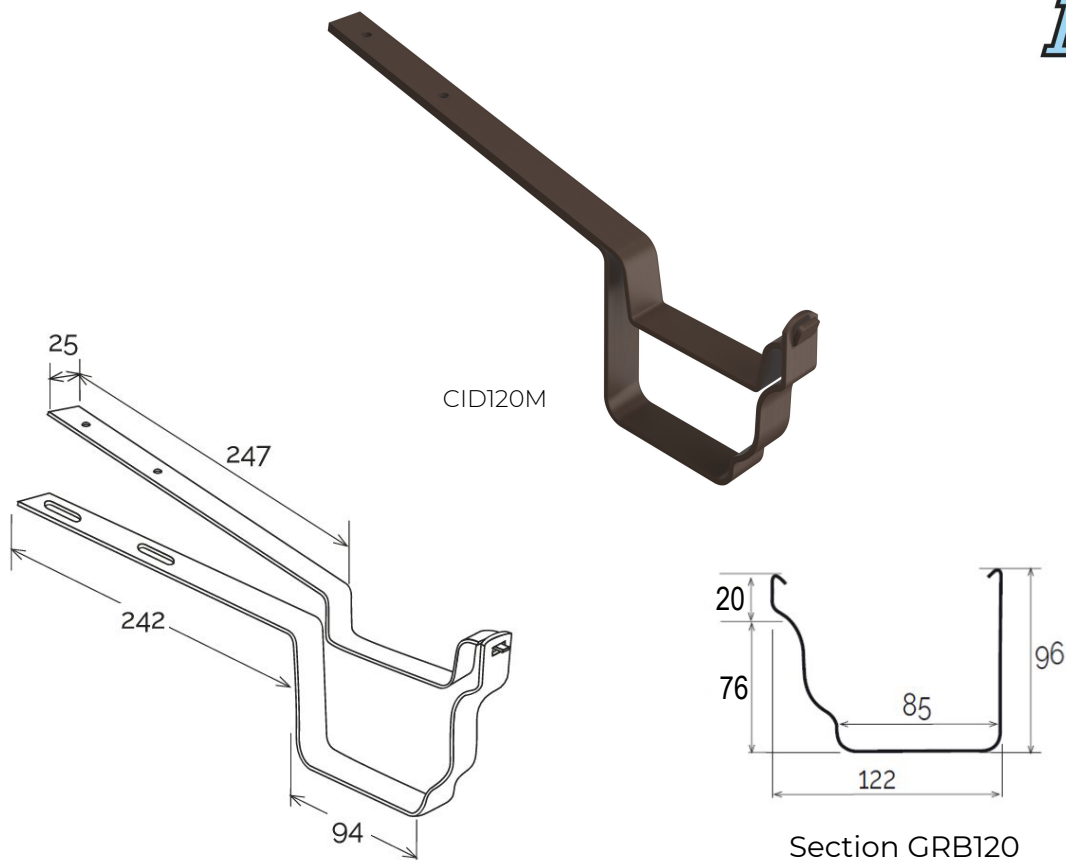

DATA SHEET

Double metal bracket for gutter profile Best

BEST

Item	Colour	length mm	width mm	height mm	Weight g	Matched gutter profile
CID120B	white	390	25	170	530	GRB120B
CID120M	brown	390	25	170	530	GRB120MC
CID120O	red brown	390	25	170	530	GRB0120C
CID120S	sand	390	25	170	530	GRB120S

Material: Painted metal

Features: The bracket can be fixed under the roof with screws, through the available holes (ø 5,5 mm).