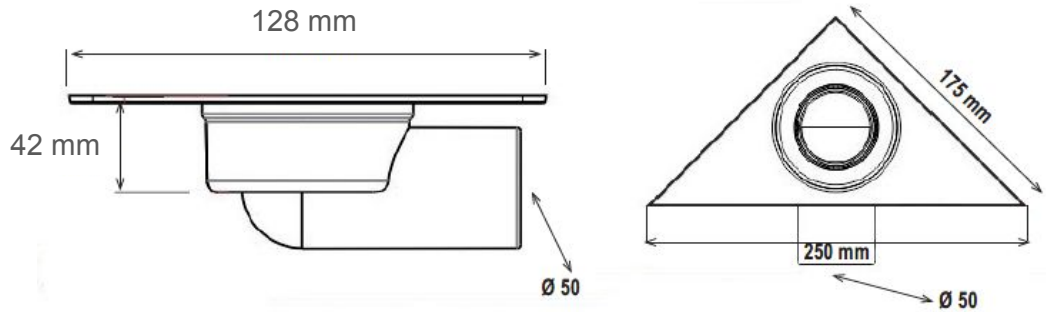

Corner gully trap

1. AISI 304 stainless steel aesthetic grate
2. AISI 304 stainless steel frame
3. Anti smell bell siphon
4. Lever for grate extraction
5. ABS trap with horizontal outlet \varnothing 50 mm

Description	U/M	Item
		CHABST2517IN
Grate colour	-	inox
Weight	g	280
Grate frame dimensions	mm	175x175
Outlet diameter	mm	50
Numero asole 6x6mm griglia	mm	36

Material: ABS (body), Stainless steel (frame, grate)

Features: Corner gully trap with stainless steel grate.