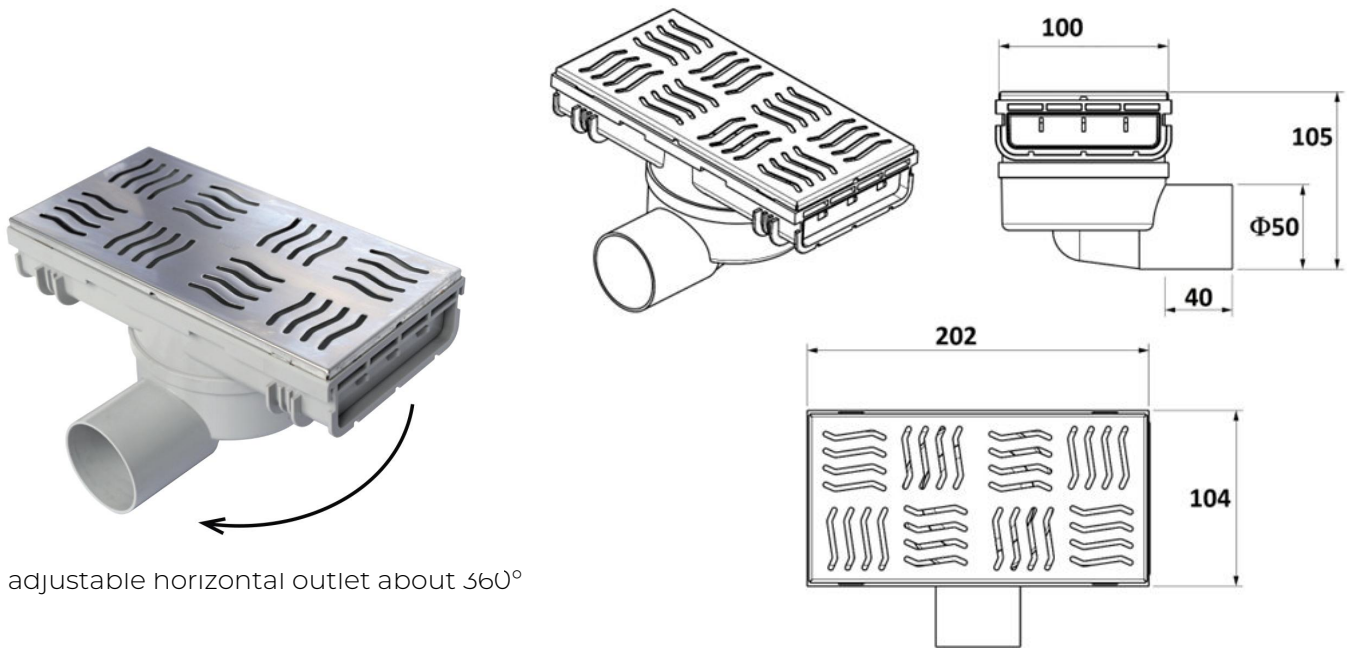

## Rectangular gully trap with stainless steel grate

adjustable horizontal outlet about 360°

Description	U/M	Item
		<b>CHABS2010IN</b>
Weight	g	332
Total height	mm	105
Grate length	mm	200
Grate width	mm	202
Gully trap length	mm	202
Gully trap width	mm	104
External outlet diameter	mm	50
Water passage area	cm <sup>2</sup>	29

- Material:** ABS
- Colour:** Frame: Light grey - Grate: Inox
- Features:** After assembly the grate is removable