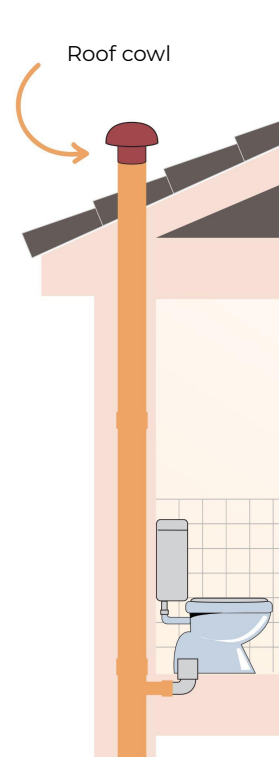

Roof cowls

Item	Colour	Ø i mm	h. tot. mm	D mm	Insect screen
CDVM32A	black	32	86	106	✓
CDV32A	black	32	86	106	
CDVM40A	black	40	86	106	✓
CDV40A	black	40	86	106	
CDVM50A	black	50	86	106	✓
CDV50A	black	50	86	106	

Description:

Roof cowl

Material:

PVC-U

Features:

- Useful for the evacuation of bad odors present in the discharge pipe
- Easy installation

Roof cowls

Item	Colour	Ø i mm	H. Tot. mm	D mm	Insect screen
CDVM63A	black	63	106	168	✓
CDV63A	black	63	106	168	
CDVM75A	black	75	106	168	✓
CDV75A	black	75	106	168	

Description: Roof cowl

Material: PVC-U

Features:

- Useful for the evacuation of bad odors present in the discharge pipe
- Easy installation

Roof cowls

Item	Colour	Ø i mm	H. Tot. mm	D mm	Insect screen
CDVM80A	black	80	116	168	✓
CDV80A	black	80	116	168	
CDVM80M	brown	80	116	168	✓
CDV80M	brown	80	116	168	
CDVM80T	brick red	80	116	168	✓
CDV80T	brick red	80	116	168	

Description: Roof cowl

Material: PVC-U

Features:

- Useful for the evacuation of bad odors present in the discharge pipe
- Easy installation

Roof cowls

Item	Colore	Ø i mm	H. Tot. mm	D mm	Insect screen
CDVM90A	black	90	116	168	✓
CDV90A	black	90	116	168	
CDVM100A	black	100	116	168	✓
CDV100A	black	100	116	168	
CDVM100M	brown	100	116	168	✓
CDV100M	brown	100	116	168	
CDVM100T	brick red	100	116	168	✓
CDV100T	brick red	100	116	168	