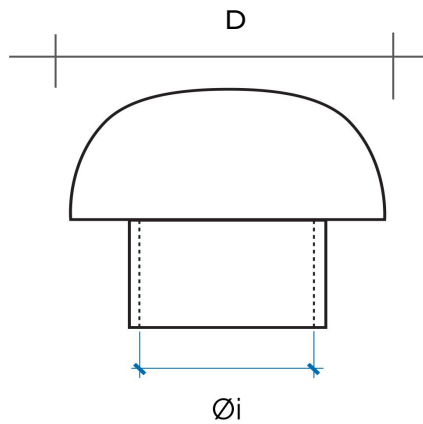

Description: Roof cowl

Material: PVC-U

Features:

- Useful for the evacuation of bad odors present in the discharge pipe
- Easy installation

Roof cowls

Item	Colore	Ø i mm	H. Tot. mm	D mm	Insect screen
CDVM90A	black	90	116	168	✓
CDV90A	black	90	116	168	
CDVM100A	black	100	116	168	✓
CDV100A	black	100	116	168	
CDVM100M	brown	100	116	168	✓
CDV100M	brown	100	116	168	
CDVM100T	brick red	100	116	168	✓
CDV100T	brick red	100	116	168	