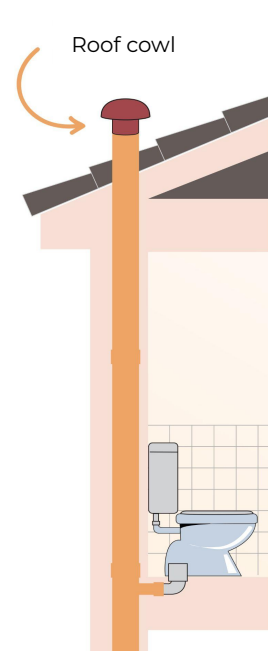

Description:

Roof cowl

Material:

PVC-U

Features:

- Useful for the evacuation of bad odors present in the discharge pipe
- Easy installation

Roof cowls

Item	Colour	Ø i mm	H. Tot. mm	D mm	Insect screen
CDVM63A	black	63	106	168	✓
CDV63A	black	63	106	168	
CDVM75A	black	75	106	168	✓
CDV75A	black	75	106	168	

Description: Roof cowl

Material: PVC-U

Features:

- Useful for the evacuation of bad odors present in the discharge pipe
- Easy installation

Roof cowls

Item	Colour	Ø i mm	H. Tot. mm	D mm	Insect screen
CDVM80A	black	80	116	168	✓
CDV80A	black	80	116	168	
CDVM80M	brown	80	116	168	✓
CDV80M	brown	80	116	168	
CDVM80T	brick red	80	116	168	✓
CDV80T	brick red	80	116	168	

Description: Roof cowl

Material: PVC-U

Features:

- Useful for the evacuation of bad odors present in the discharge pipe
- Easy installation

Roof cowls

Item	Colore	Ø i mm	H. Tot. mm	D mm	Insect screen
CDVM90A	black	90	116	168	✓
CDV90A	black	90	116	168	
CDVM100A	black	100	116	168	✓
CDV100A	black	100	116	168	
CDVM100M	brown	100	116	168	✓
CDV100M	brown	100	116	168	
CDVM100T	brick red	100	116	168	✓
CDV100T	brick red	100	116	168	

Description: Roof cowl

Material: PVC-U

Features:

- Useful for the evacuation of bad odors present in the discharge pipe
- Easy installation

Roof cowls

Item	Colour	Ø i mm	H. Tot. mm	D mm	Insect screen
CDVM110A	black	110	143	204	✓
CDV110A	black	110	143	204	
CDVM125A	black	125	143	204	✓
CDV125A	black	125	143	204	
CDVM125M	brown	125	143	204	✓
CDV125M	brown	125	143	204	
CDVM125T	brick red	125	143	204	✓
CDV125T	brick red	125	143	204	