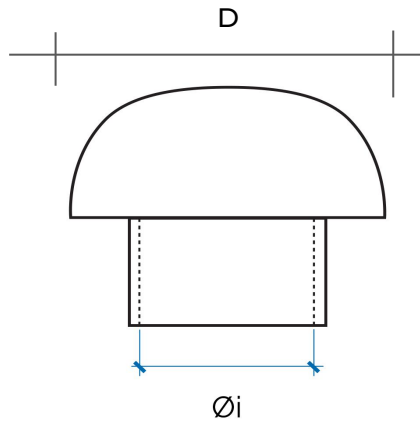

Description: Roof cowl

Material: PVC-U

Features:

- Useful for the evacuation of bad odors present in the discharge pipe
- Easy installation

Roof cowls

Item	Colour	Ø i mm	H. Tot. mm	D mm	Insect screen
CDVM110A	black	110	143	204	✓
CDV110A	black	110	143	204	
CDVM125A	black	125	143	204	✓
CDV125A	black	125	143	204	
CDVM125M	brown	125	143	204	✓
CDV125M	brown	125	143	204	
CDVM125T	brick red	125	143	204	✓
CDV125T	brick red	125	143	204	