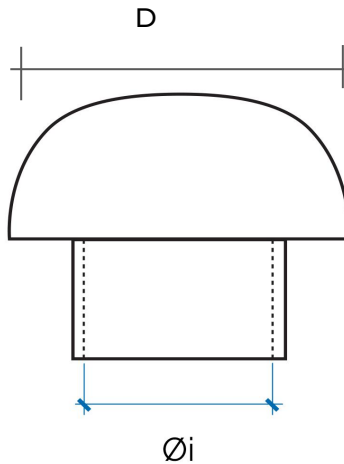

Description:

Roof cowl

Material:

PVC-U

Features:

- Useful for the evacuation of bad odors present in the discharge pipe
- Easy installation

Roof cowls

Item	Colour	Ø i mm	H. Tot. mm	D mm	Insect screen
CDVM63A	black	63	106	168	✓
CDV63A	black	63	106	168	
CDVM75A	black	75	106	168	✓
CDV75A	black	75	106	168	