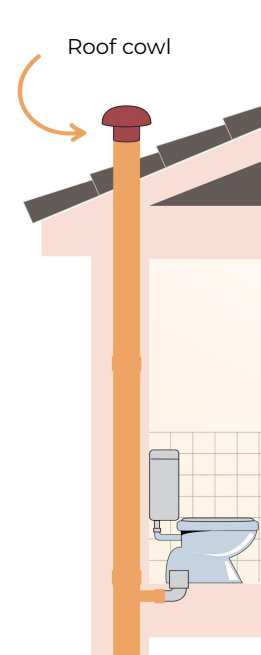

Description:

Roof cowl

Material:

PVC-U

Features:

- Useful for the evacuation of bad odors present in the discharge pipe
- Easy installation

Roof cowls

Item	Colour	Ø i mm	H. Tot. mm	D mm	Insect screen
CDVM63A	black	63	106	168	✓
CDV63A	black	63	106	168	
CDVM75A	black	75	106	168	✓
CDV75A	black	75	106	168	

Description: Roof cowl

Material: PVC-U

Features:

- Useful for the evacuation of bad odors present in the discharge pipe
- Easy installation

Roof cowls

Item	Colour	Ø i mm	H. Tot. mm	D mm	Insect screen
CDVM140A	black	140	143	204	✓
CDV140A	black	140	143	204	
CDVM160A	black	160	167	303	✓
CDV160A	black	160	167	303	
CDVM160M	brown	160	167	303	✓
CDV160M	brown	160	167	303	
CDVM160T	brick red	160	167	303	✓
CDV160T	brick red	160	167	303	

Description: Roof cowl

Material: PVC-U

Features:

- Useful for the evacuation of bad odors present in the discharge pipe
- Easy installation

Roof cowls

Item	Colour	Ø i mm	H. Tot. mm	D mm	Insect screen
CDVM200A	black	200	167	303	✓
CDV200A	black	200	167	303	
CDVM200M	brown	200	167	303	✓
CDV200M	brown	200	167	303	
CDVM200T	brick red	200	167	303	✓
CDV200T	brick red	200	167	303	

Description: Roof cowl

Material: PVC-U

Features:

- Useful for the evacuation of bad odors present in the discharge pipe
- Easy installation