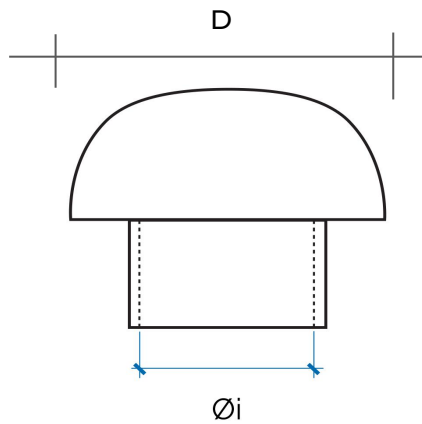

Description: Roof cowl

Material: PVC-U

Features:

- Useful for the evacuation of bad odors present in the discharge pipe
- Easy installation

Roof cowls

Item	Colour	Ø i mm	H. Tot. mm	D mm	Insect screen
CDVM140A	black	140	143	204	✓
CDV140A	black	140	143	204	
CDVM160A	black	160	167	303	✓
CDV160A	black	160	167	303	
CDVM160M	brown	160	167	303	✓
CDV160M	brown	160	167	303	
CDVM160T	brick red	160	167	303	✓
CDV160T	brick red	160	167	303	