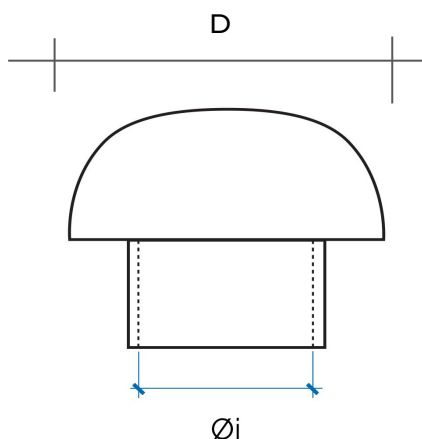

Description: Roof cowl

Material: PVC-U

Features:

- Useful for the evacuation of bad odors present in the discharge pipe
- Easy installation

Roof cowls

Item	Colour	Ø i mm	H. Tot. mm	D mm	Insect screen
CDVM200A	black	200	167	303	✓
CDV200A	black	200	167	303	
CDVM200M	brown	200	167	303	✓
CDV200M	brown	200	167	303	
CDVM200T	brick red	200	167	303	✓
CDV200T	brick red	200	167	303	