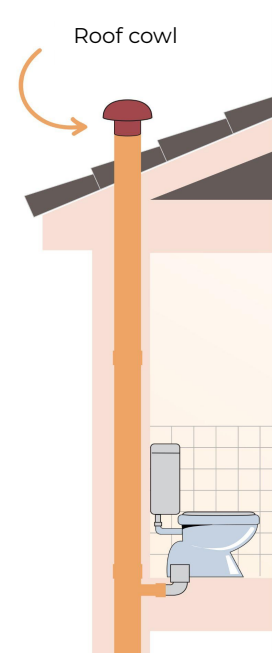

Description:

Roof cowl

Material:

PVC-U

Features:

- Useful for the evacuation of bad odors present in the discharge pipe
- Easy installation

Roof cowls

Item	Colour	Ø i mm	H. Tot. mm	D mm	Insect screen
CDVM63A	black	63	106	168	✓
CDV63A	black	63	106	168	
CDVM75A	black	75	106	168	✓
CDV75A	black	75	106	168	

Description: Roof cowl

Material: PVC-U

Features:

- Useful for the evacuation of bad odors present in the discharge pipe
- Easy installation

Roof cowls

Item	Colour	Ø i mm	H. Tot. mm	D mm	Insect screen
CDVM80A	black	80	116	168	✓
CDV80A	black	80	116	168	
CDVM80M	brown	80	116	168	✓
CDV80M	brown	80	116	168	
CDVM80T	brick red	80	116	168	✓
CDV80T	brick red	80	116	168	

Description: Roof cowl

Material: PVC-U

Features:

- Useful for the evacuation of bad odors present in the discharge pipe
- Easy installation

Roof cowls

Item	Colore	Ø i mm	H. Tot. mm	D mm	Insect screen
CDVM90A	black	90	116	168	✓
CDV90A	black	90	116	168	
CDVM100A	black	100	116	168	✓
CDV100A	black	100	116	168	
CDVM100M	brown	100	116	168	✓
CDV100M	brown	100	116	168	
CDVM100T	brick red	100	116	168	✓
CDV100T	brick red	100	116	168	

Description: Roof cowl

Material: PVC-U

Features:

- Useful for the evacuation of bad odors present in the discharge pipe
- Easy installation

Roof cowls

Item	Colour	Ø i mm	H. Tot. mm	D mm	Insect screen
CDVM110A	black	110	143	204	✓
CDV110A	black	110	143	204	
CDVM125A	black	125	143	204	✓
CDV125A	black	125	143	204	
CDVM125M	brown	125	143	204	✓
CDV125M	brown	125	143	204	
CDVM125T	brick red	125	143	204	✓
CDV125T	brick red	125	143	204	