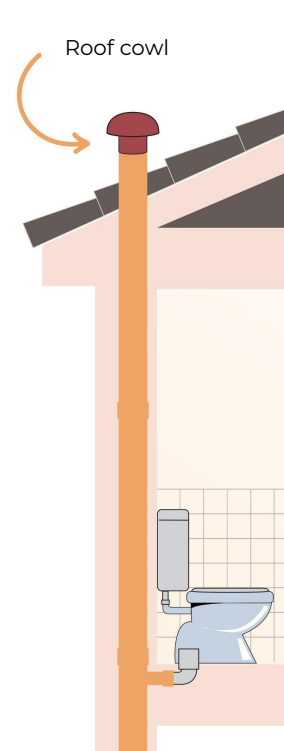

Description:

Roof cowl

Material:

PVC-U

Features:

- Useful for the evacuation of bad odors present in the discharge pipe
- Easy installation

Roof cowls

Item	Colour	Ø i mm	H. Tot. mm	D mm	Insect screen
CDVM63A	black	63	106	168	✓
CDV63A	black	63	106	168	
CDVM75A	black	75	106	168	✓
CDV75A	black	75	106	168	

Description: Roof cowl

Material: PVC-U

Features:

- Useful for the evacuation of bad odors present in the discharge pipe
- Easy installation

Roof cowls

Item	Colour	Ø i mm	H. Tot. mm	D mm	Insect screen
CDVM80A	black	80	116	168	✓
CDV80A	black	80	116	168	
CDVM80M	brown	80	116	168	✓
CDV80M	brown	80	116	168	
CDVM80T	brick red	80	116	168	✓
CDV80T	brick red	80	116	168	

Description: Roof cowl

Material: PVC-U

Features:

- Useful for the evacuation of bad odors present in the discharge pipe
- Easy installation

Roof cowls

Item	Colore	Ø i mm	H. Tot. mm	D mm	Insect screen
CDVM90A	black	90	116	168	✓
CDV90A	black	90	116	168	
CDVM100A	black	100	116	168	✓
CDV100A	black	100	116	168	
CDVM100M	brown	100	116	168	✓
CDV100M	brown	100	116	168	
CDVM100T	brick red	100	116	168	✓
CDV100T	brick red	100	116	168	

Description: Roof cowl

Material: PVC-U

Features:

- Useful for the evacuation of bad odors present in the discharge pipe
- Easy installation

Roof cowls

Item	Colour	Ø i mm	H. Tot. mm	D mm	Insect screen
CDVM110A	black	110	143	204	✓
CDV110A	black	110	143	204	
CDVM125A	black	125	143	204	✓
CDV125A	black	125	143	204	
CDVM125M	brown	125	143	204	✓
CDV125M	brown	125	143	204	
CDVM125T	brick red	125	143	204	✓
CDV125T	brick red	125	143	204	