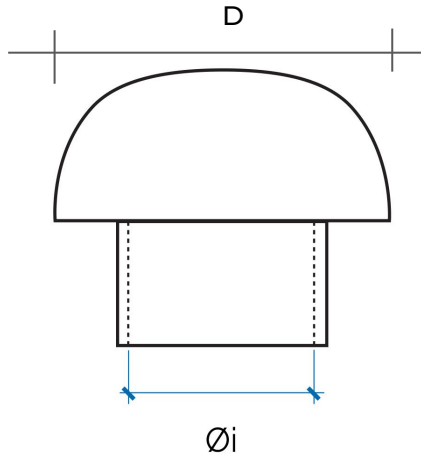

Description: Roof cowl

Material: PVC-U

Features:

- Useful for the evacuation of bad odors present in the discharge pipe
- Easy installation

Roof cowls

Item	Colour	Ø i mm	H. Tot. mm	D mm	Insect screen
CDVM80A	black	80	116	168	✓
CDV80A	black	80	116	168	
CDVM80M	brown	80	116	168	✓
CDV80M	brown	80	116	168	
CDVM80T	brick red	80	116	168	✓
CDV80T	brick red	80	116	168	