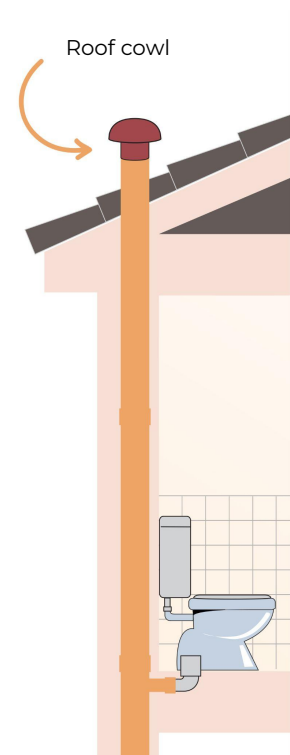

Description:

Roof cowl

Material:

PVC-U

Features:

- Useful for the evacuation of bad odors present in the discharge pipe
- Easy installation

Roof cowls

Item	Colour	Ø i mm	H. Tot. mm	D mm	Insect screen
CDVM63A	black	63	106	168	✓
CDV63A	black	63	106	168	
CDVM75A	black	75	106	168	✓
CDV75A	black	75	106	168	

Description: Roof cowl

Material: PVC-U

Features:

- Useful for the evacuation of bad odors present in the discharge pipe
- Easy installation

Roof cowls

Item	Colour	Ø i mm	H. Tot. mm	D mm	Insect screen
CDVM80A	black	80	116	168	✓
CDV80A	black	80	116	168	
CDVM80M	brown	80	116	168	✓
CDV80M	brown	80	116	168	
CDVM80T	brick red	80	116	168	✓
CDV80T	brick red	80	116	168	

Description: Roof cowl

Material: PVC-U

Features:

- Useful for the evacuation of bad odors present in the discharge pipe
- Easy installation

Roof cowls

Item	Colore	Ø i mm	H. Tot. mm	D mm	Insect screen
CDVM90A	black	90	116	168	✓
CDV90A	black	90	116	168	
CDVM100A	black	100	116	168	✓
CDV100A	black	100	116	168	
CDVM100M	brown	100	116	168	✓
CDV100M	brown	100	116	168	
CDVM100T	brick red	100	116	168	✓
CDV100T	brick red	100	116	168	

Description: Roof cowl

Material: PVC-U

Features:

- Useful for the evacuation of bad odors present in the discharge pipe
- Easy installation

Roof cowls

Item	Colour	Ø i mm	H. Tot. mm	D mm	Insect screen
CDVM110A	black	110	143	204	✓
CDV110A	black	110	143	204	
CDVM125A	black	125	143	204	✓
CDV125A	black	125	143	204	
CDVM125M	brown	125	143	204	✓
CDV125M	brown	125	143	204	
CDVM125T	brick red	125	143	204	✓
CDV125T	brick red	125	143	204	