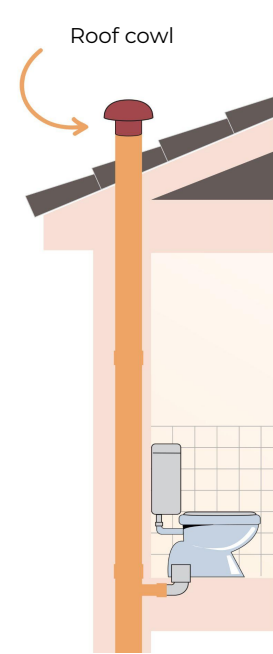

Description:

Roof cowl

Material:

PVC-U

Features:

- Useful for the evacuation of bad odors present in the discharge pipe
- Easy installation

Roof cowls

Item	Colour	Ø i mm	H. Tot. mm	D mm	Insect screen
CDVM63A	black	63	106	168	✓
CDV63A	black	63	106	168	
CDVM75A	black	75	106	168	✓
CDV75A	black	75	106	168	

Description: Roof cowl

Material: PVC-U

Features:

- Useful for the evacuation of bad odors present in the discharge pipe
- Easy installation

Roof cowls

Item	Colore	Ø i mm	H. Tot. mm	D mm	Insect screen
CDVM90A	black	90	116	168	✓
CDV90A	black	90	116	168	
CDVM100A	black	100	116	168	✓
CDV100A	black	100	116	168	
CDVM100M	brown	100	116	168	✓
CDV100M	brown	100	116	168	
CDVM100T	brick red	100	116	168	✓
CDV100T	brick red	100	116	168	

Description: Roof cowl

Material: PVC-U

Features:

- Useful for the evacuation of bad odors present in the discharge pipe
- Easy installation

Roof cowls

Item	Colour	Ø i mm	H. Tot. mm	D mm	Insect screen
CDVM110A	black	110	143	204	✓
CDV110A	black	110	143	204	
CDVM125A	black	125	143	204	✓
CDV125A	black	125	143	204	
CDVM125M	brown	125	143	204	✓
CDV125M	brown	125	143	204	
CDVM125T	brick red	125	143	204	✓
CDV125T	brick red	125	143	204	

Description: Roof cowl

Material: PVC-U

Features:

- Useful for the evacuation of bad odors present in the discharge pipe
- Easy installation

Roof cowls

Item	Colour	Ø i mm	H. Tot. mm	D mm	Insect screen
CDVM140A	black	140	143	204	✓
CDV140A	black	140	143	204	
CDVM160A	black	160	167	303	✓
CDV160A	black	160	167	303	
CDVM160M	brown	160	167	303	✓
CDV160M	brown	160	167	303	
CDVM160T	brick red	160	167	303	✓
CDV160T	brick red	160	167	303	