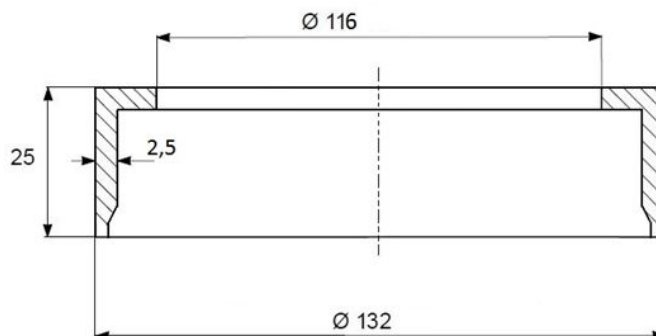

## Completion range building fittings - accessories for WC bend -

Ring

AWC100

**Material:** PVC-U

Gasket

GWC100

**Material:** Rubber EPDM

**Features:** Hardness : 60 +/- 5 ShA