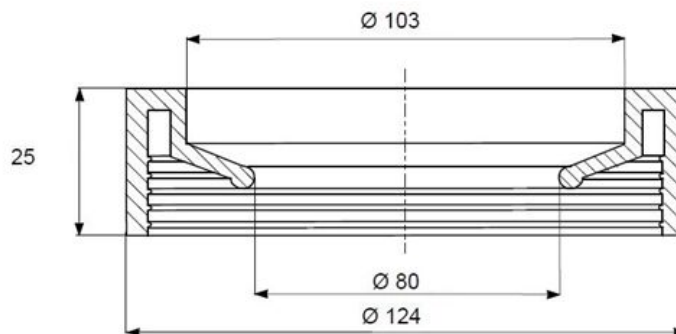

## Completion range building fittings - accessories for WC bend -

Ring

AWC100

**Material:** PVC-U

Gasket

GWC100

**Material:** Rubber EPDM

**Features:** Hardness : 60 +/- 5 ShA