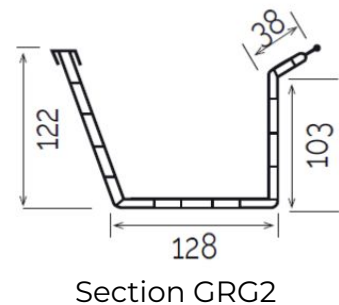

## Exterior angle for double-walled gutter profile G2 **GROND PLAST**

Item	Colour	length mm	width mm	height mm	Matched gutter profile
AEG2	brown	735	735	122	GRG240

**Material:** PVC-U

**Features:** The angle must be glued to gutter profiles using the appropriate joints. Clean the surfaces, then use PVC sealant glue (COFxxx).