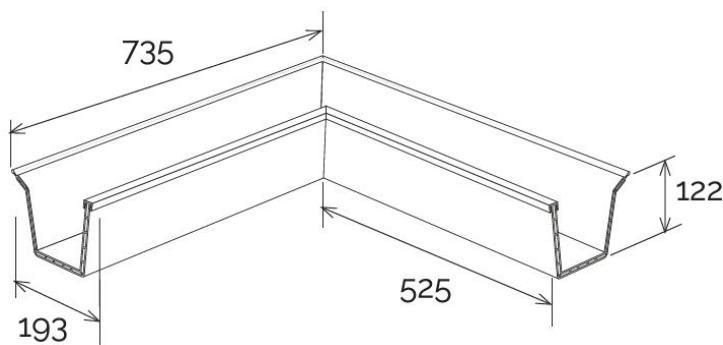

## Exterior angle for double-walled gutter profile G2 **GROND PLAST**

Item	Colour	length mm	width mm	height mm	Matched gutter profile
AEG2	brown	735	735	122	GRG240

**Material:** PVC-U

**Features:** The angle must be glued to gutter profiles using the appropriate joints. Clean the surfaces, then use PVC sealant glue (COFxxx).