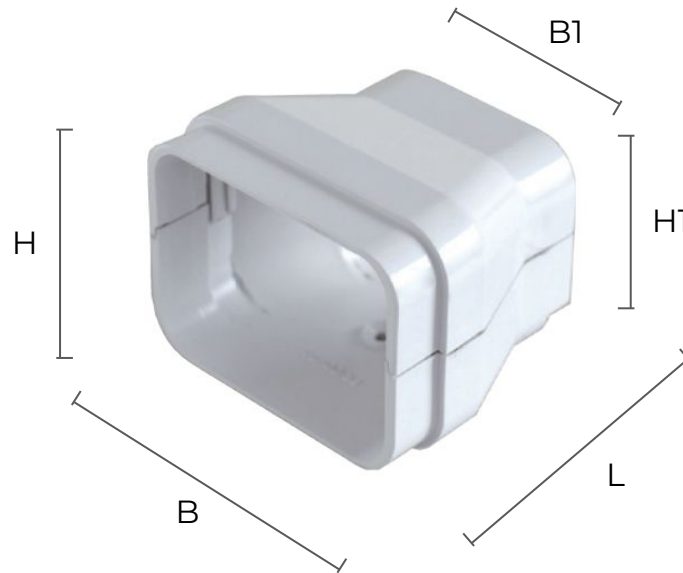

Reduction from series 70 to series 100 for split connection system PROFIL TOP FREDDO

Item	Colour	BxH mm	B1xH1 mm	L mm
FR1070B	white	98x73	70x65	88

Description: Reduction for Profil Top Freddo system

Material: PVC

Features: Reduction from Profil Top Freddo series 70 to series 100 complete with 1 fixing screw (T545).

Profil Top Freddo is an aesthetic and practical split connection system made of shockproof, self-extinguishing and UV-resistant PVC. It allows the installation of air conditioning systems.