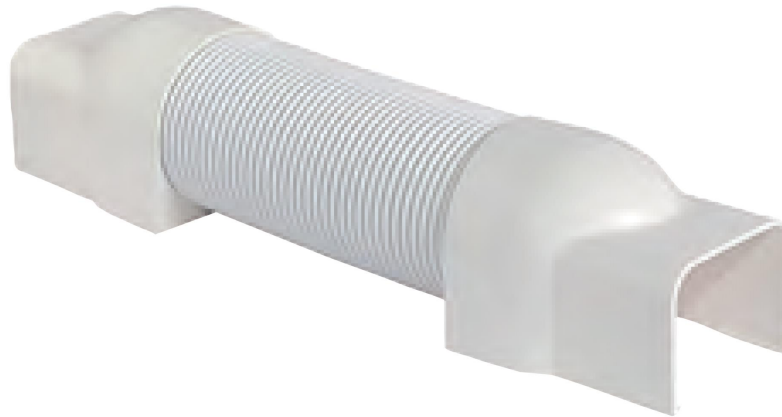

## Flexible junction for split connection system PROFIL FREDDO

**Profil** FREDDO

Item	Colour	Dimensions mm
<b>FGF6550B</b>	white	65x50
<b>FGF7055B</b>	white	70x55
<b>FGF8060B</b>	white	80x60
<b>FGF9065B</b>	white	90x65
<b>FGF1275B</b>	white	125x75

**Description:** Flexible junction for Profil Freddo system

**Material:** PVC

**Features:** Flexible junction made of shockproof, self-extinguishing and UV-resistant PVC. Thanks to its flexibility, it allows you to get around any obstacles (ex. gutters, beams, etc.) and to solve the most complicated installation situations. Length min 200 mm - max 700 mm. Suitable for 65x50 - 70x55 - 80x60 - 90x65 - 125x75 mm trunkings.