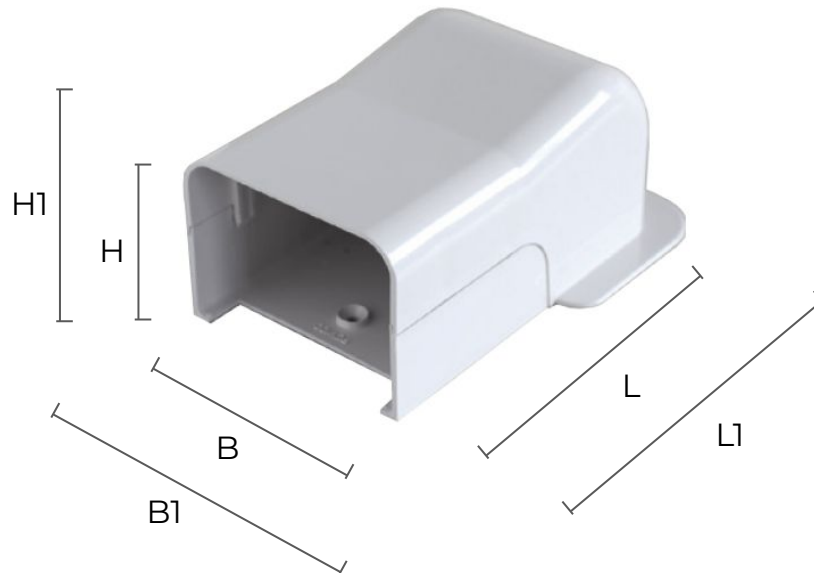

Wall-connection corner for split connection system PROFIL TOP FREDDO

Item	Colour	BxH mm	B1xH1 mm	L mm	L1 mm
FCV70B	white	70x65	106x77	170	188
FCV100B	white	98x73	134x84	170	188

Description: Wall-connection corner for Profil Top Freddo system

Material: PVC

Features: Wall-connection corner complete with 3 fixing screws (T545).

Profil Top Freddo is an aesthetic and practical split connection system made of shockproof, self-extinguishing and UV-resistant PVC. It allows the installation of air conditioning systems.