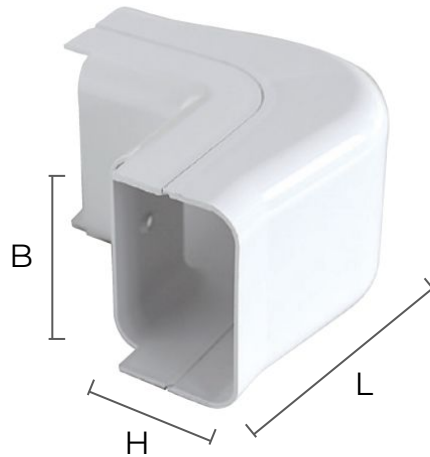

External corner for split connection system PROFIL TOP FREDDO

Item	Colour	BxH mm	L mm
FCE70B	white	70x65	153
FCE100B	white	98x73	162

Description: External corner for Profil Top Freddo system

Material: PVC

Features: External corner complete with 2 fixing screws (T545).

Profil Top Freddo is an aesthetic and practical split connection system made of shockproof, self-extinguishing and UV-resistant PVC. It allows the installation of air conditioning systems.