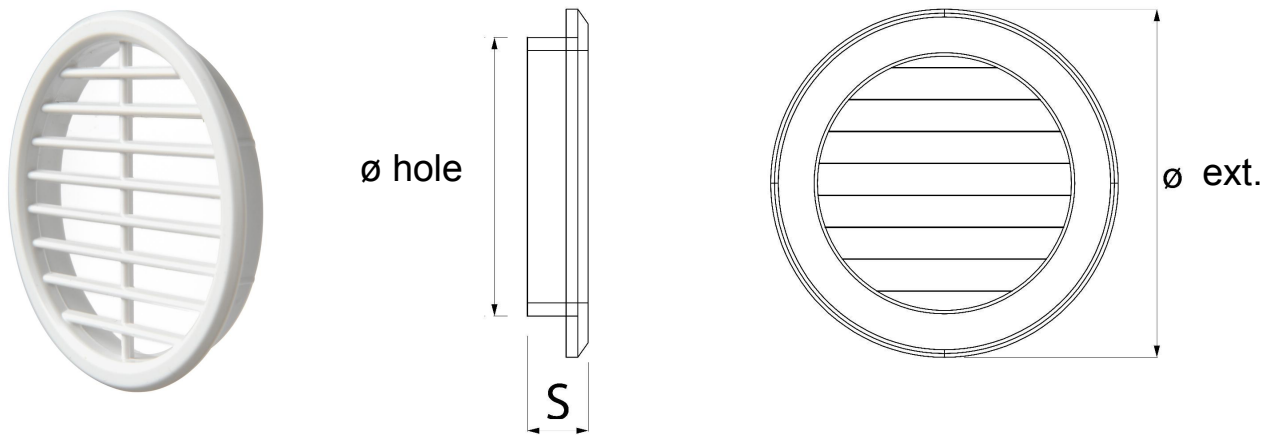

Round furniture grilles

Item	ø external mm	S mm	ø Hole mm
T3B	40	7	32
T3M	40	7	32
T3N	40	7	32

Description: Recessed mounting ventilation grille

Material: ABS plastic

Colour: T3B White - T3M Brown - T3N Black

Features: Recessed ventilation grille for furniture, boxes and windows. Suitable for ø 32 mm holes. It can be installed indoors.

Round furniture grilles

Item	ø external mm	S mm	ø Hole mm
T6B	68	7	61
T6M	68	7	61
T6N	68	7	61

Description: Recessed mounting ventilation grille

Material: ABS plastic

Colour: T6B White - T6M Brown - T6N Black

Features: Recessed ventilation grille for furniture, boxes and windows. Suitable for ø 61 mm holes. It can be installed indoors.

Round furniture grilles

Item	ø external mm	S mm	ø Hole mm	Pass Air cm ²
T63B	80	15	60	20
T63M	80	15	60	20

Description: Recessed mounting ventilation grille

Material: ABS plastic

Colour: T63B White - T63M Brown