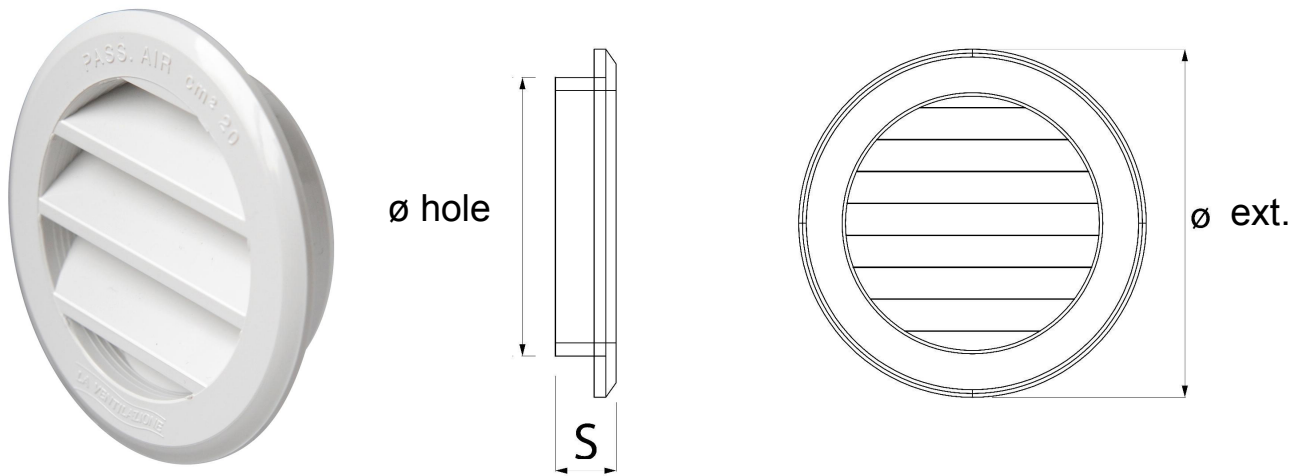

Features: Recessed ventilation grille for furniture, boxes and windows. Suitable for ø 32 mm holes. It can be installed indoors.

Round furniture grilles

Item	ø external mm	S mm	ø Hole mm
T6B	68	7	61
T6M	68	7	61
T6N	68	7	61

Description: Recessed mounting ventilation grille

Material: ABS plastic

Colour: T6B White - T6M Brown - T6N Black

Features: Recessed ventilation grille for furniture, boxes and windows. Suitable for ø 61 mm holes. It can be installed indoors.

Round furniture grilles

Item	ø external mm	S mm	ø Hole mm	Pass Air cm ²
T63B	80	15	60	20
T63M	80	15	60	20

Description: Recessed mounting ventilation grille

Material: ABS plastic

Colour: T63B White - T63M Brown

Features: Recessed ventilation grille for furniture, boxes and windows. Suitable for ø 60 mm holes. It can be installed indoors.

Round furniture grilles

∅ hole

∅ ext.

Item	∅ external mm	S mm	∅ Hole mm	Pass Air cm ²	Insect screen
T63RB	80	15	60	20	✓
T63RM	80	15	60	20	✓