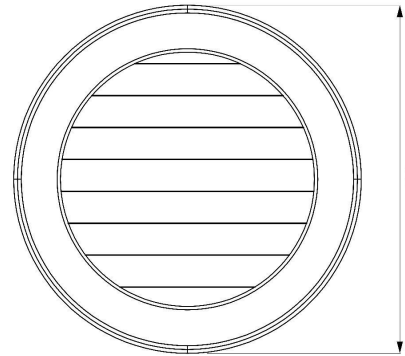

∅ ext.

Item	∅ external mm	S mm	∅ Hole mm	Pass Air cm²	Insect screen
T63RB	80	15	60	20	✓
T63RM	80	15	60	20	✓

Description: Recessed mounting ventilation grille

Material: ABS plastic

Colour: T63RB White - T63RM Brown

Features: Recessed ventilation grille including insect screen for furniture, boxes and windows. Suitable for ∅ 60 mm holes. It can be installed indoors.