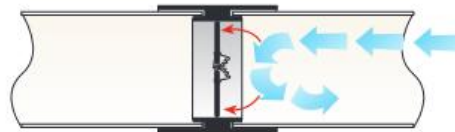

White duct system

Item	Colour	BxH mm	S mm
CVL126B	white	120x60	40
CVL157B	white	150x70	52
CVL229B	white	220x90	41,8

Description: Flat connectors FF with backdraft damper duct

Material: ABS

Features: The joint with butterfly valve for rectangular pipes prevents outside air from entering the duct. It is part of the ducted ventilation system which allows rapid evacuation of vapors (max 80°C) and unpleasant odors from environments such as the kitchen or bathrooms and a healthy exchange of air.