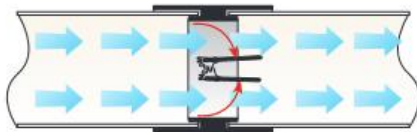

White duct system

Item	Colour	BxH mm	S mm
CVL126B	white	120x60	40
CVL157B	white	150x70	52
CVL229B	white	220x90	41,8

Description: Flat connectors FF with backdraft damper duct

Material: ABS

Features: The joint with butterfly valve for rectangular pipes prevents outside air from entering the duct. It is part of the ducted ventilation system which allows rapid evacuation of vapors (max 80°C) and unpleasant odors from environments such as the kitchen or bathrooms and a healthy exchange of air.