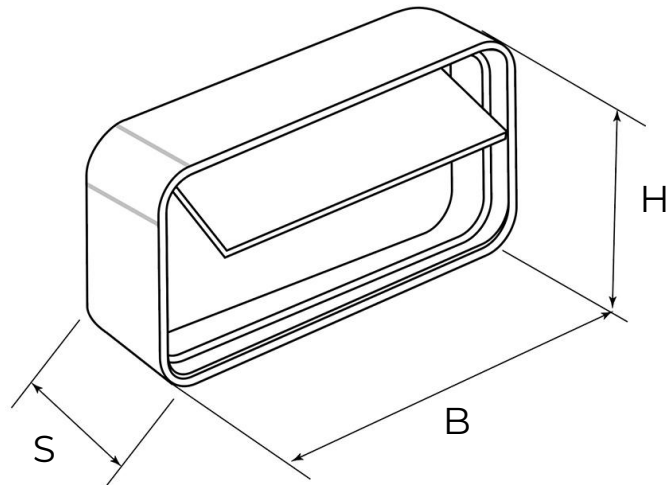

White duct system

Item	Colour	BxH mm	S mm
CVL126B	white	120x60	40
CVL157B	white	150x70	52
CVL229B	white	220x90	41,8

Description: Flat connectors FF with backdraft damper duct

Material: ABS

Features: The joint with butterfly valve for rectangular pipes prevents outside air from entering the duct. It is part of the ducted ventilation system which allows rapid evacuation of vapors (max 80°C) and unpleasant odors from environments such as the kitchen or bathrooms and a healthy exchange of air.