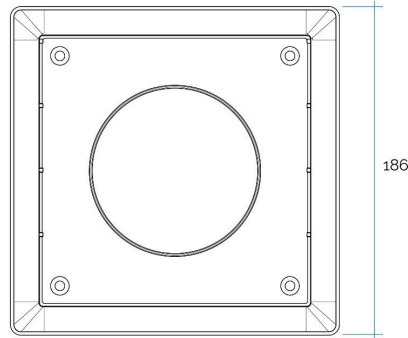

## Cowled hooded ventilation wall grilles for round pipes

Item	Colour	Non-return valve	Insect screen	∅ spigot mm	Pass Air cm <sup>2</sup>
CP19100B	white	✓	-	100	73
CP19100RB	white	-	✓	100	73
CP19125B	white	✓	-	125	100
CP19125RB	white	-	✓	125	100
CP19150B	white	✓	-	150	100
CP19150RB	white	-	✓	150	100

**Description:**

Cowled hooded ventilation wall grille for round pipes in duct system

**Material:**

ABS plastic

**Features:**

The windproof hood must be installed as an external terminal accessory on the wall. It is part of the ducted ventilation system which allows rapid evacuation of vapors (max 80°C) and unpleasant odors from environments such as the kitchen or bathrooms and a healthy exchange of air.