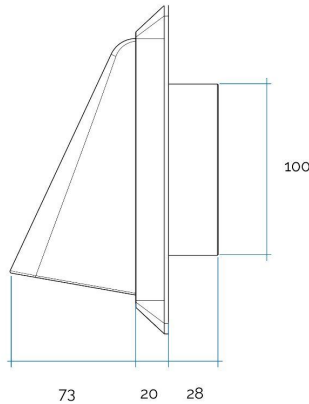

## Cowled hooded ventilation wall grilles for round pipes

Item	Colour	Non-return valve	Insect screen	∅ spigot mm	Pass Air cm <sup>2</sup>
CP19100B	white	✓	-	100	73
CP19100RB	white	-	✓	100	73
CP19125B	white	✓	-	125	100
CP19125RB	white	-	✓	125	100
CP19150B	white	✓	-	150	100
CP19150RB	white	-	✓	150	100

**Description:**

Cowled hooded ventilation wall grille for round pipes in duct system

**Material:**

ABS plastic

**Features:**

The windproof hood must be installed as an external terminal accessory on the wall. It is part of the ducted ventilation system which allows rapid evacuation of vapors (max 80°C) and unpleasant odors from environments such as the kitchen or bathrooms and a healthy exchange of air.