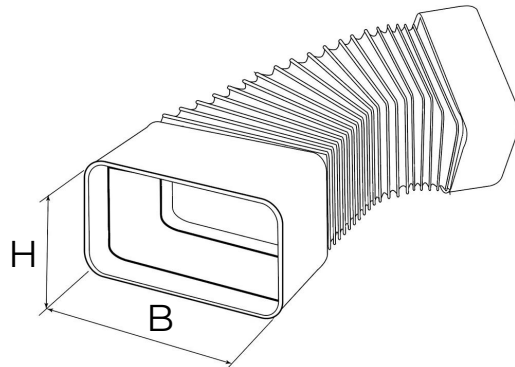

## White duct system

Item	Colour	BxH mm	Ø mm	Max extension cm
<b>CGF100B</b>	white	-	100	60
<b>CGF125B</b>	white	-	125	60
<b>CGF150B</b>	white	-	150	60
<b>CGF126B</b>	white	120x60	-	60
<b>CGF157B</b>	white	150x70	-	60
<b>CGF229B</b>	white	220x90	-	60

**Description:** Flexible bend FF coupling

**Features:** The flexible and extensible coupling with FF fittings allows you to connect two round or rectangular pipes. It is suitable for ducting cold and hot air with a maximum temperature of +80 degrees Celsius. It is part of the ducted ventilation system which allows rapid evacuation of vapors and unpleasant odors from environments such as the kitchen or bathrooms and a healthy exchange of air.