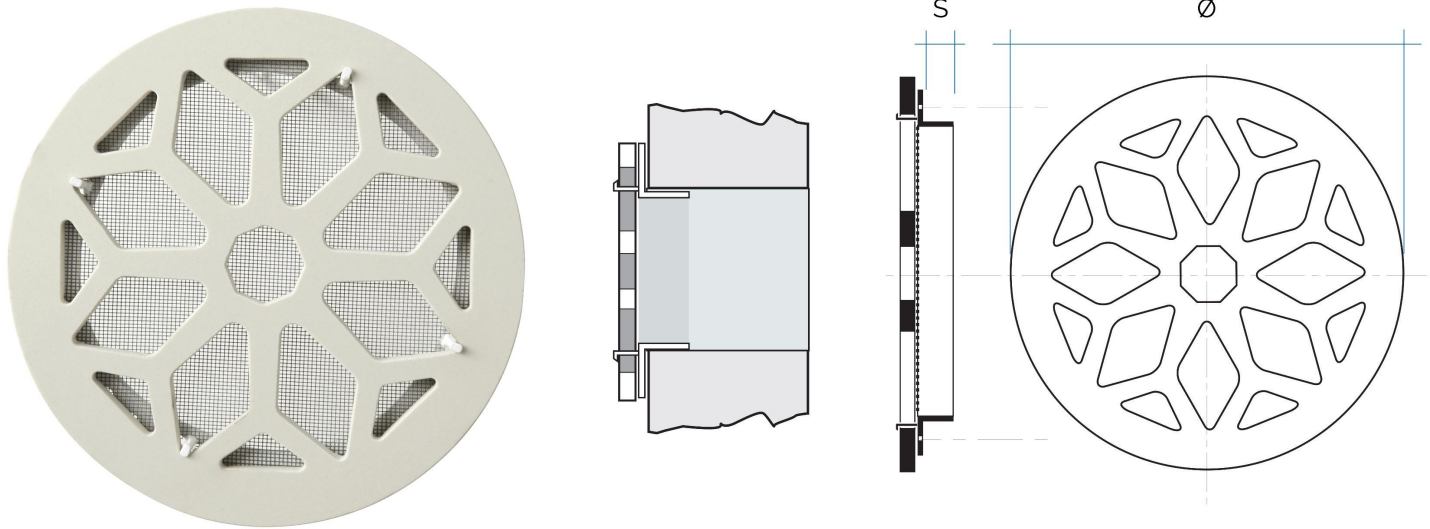

## Ceramic grilles

Item	Ø external mm	S mm	Hole mm	Pass Air cm <sup>2</sup>	Gres colour
<b>CERGRIBI</b>	200	29	160	100	white
<b>CERGRICT</b>	200	29	160	100	rustic red
<b>CERGRIST</b>	200	29	160	100	glazed grès

**Description:** Recessed mounting ventilation grille “model IRIS”

**Material:** Ceramic porcelain stoneware

**Features:** Recessed mounting round ventilation grille, in antifreeze porcelain stoneware. Suitable for holes Ø 160 mm. Aesthetically elegant and available in various colors.