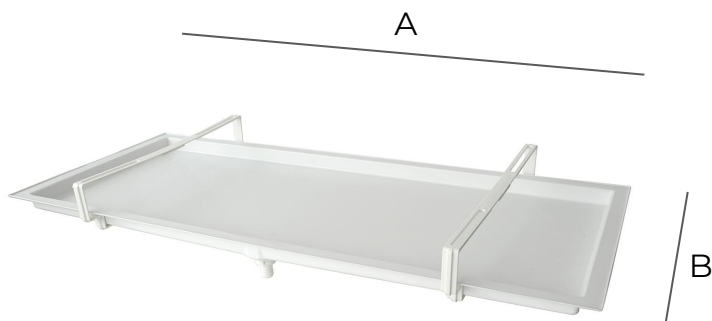

## Outdoor unit accessories

Item	Colour	Dimensions A x B mm
<b>BAC7939</b>	white	790x390
<b>BAC9442</b>	white	945x425

**Description:** Installation kit for condensate drip tray

**Features:** The tray is installed under the outdoor units so as to collect any condensation.