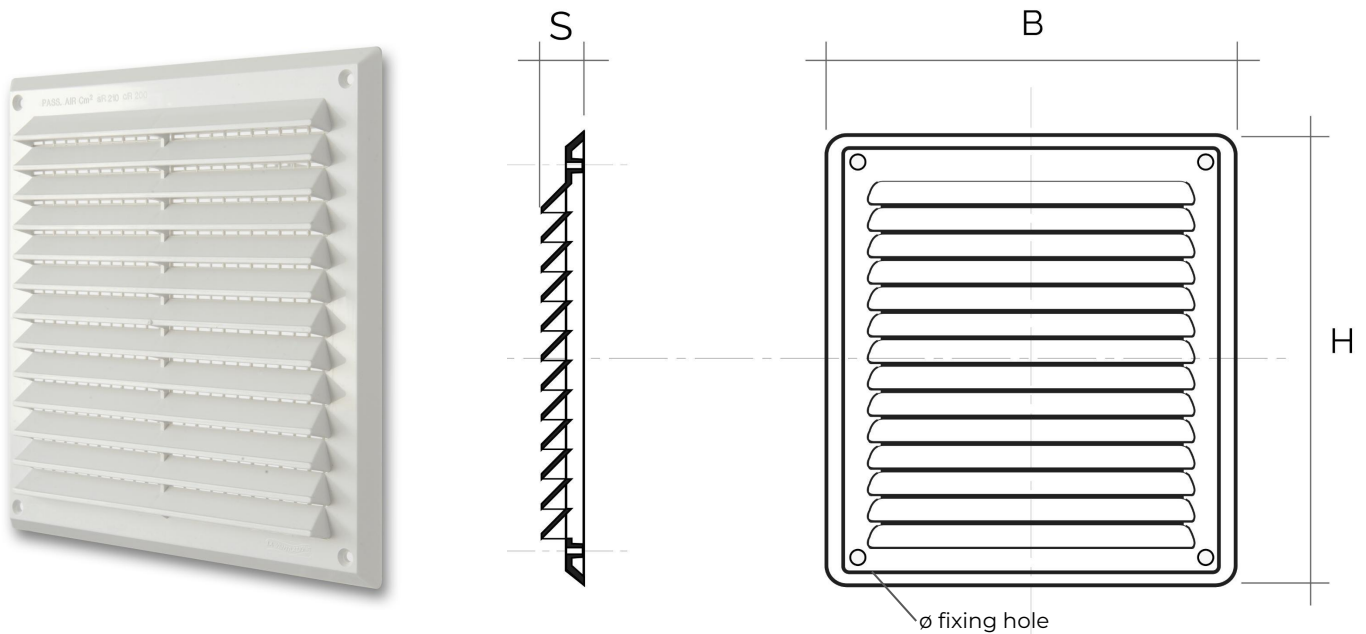

Surface-mounting square wall grilles, series A

Item	BxH mm	S mm	hole to hole distance mm	ø fixing hole mm	Pass Air cm ²
A2323B	227x227	20	200x200	4,5	210
A2323M	227x227	20	200x200	4,5	210

Description: Surface-mounting square wall grille

Material: ABS plastic

Colour: A2323B White - A2323M Brown

Features: Surface-mounting square ventilation grille to be fixed to the wall with screws and plugs. Suitable for both indoors and outdoors installation.

Surface-mounting square wall grilles, series A

Item	BxH mm	S mm	hole to hole distance mm	ø fixing hole mm	Pass Air cm ²	Insect screen
AR2323B	227x227	20	200x200	4,5	200	✓
AR2323M	227x227	20	200x200	4,5	200	✓

Description: Surface-mounting square wall grille

Material: ABS plastic

Colour: AR2323B White - AR2323M Brown

Features: Surface-mounting square ventilation grille to be fixed to the wall with screws and plugs. Suitable for both indoors and outdoors installation.