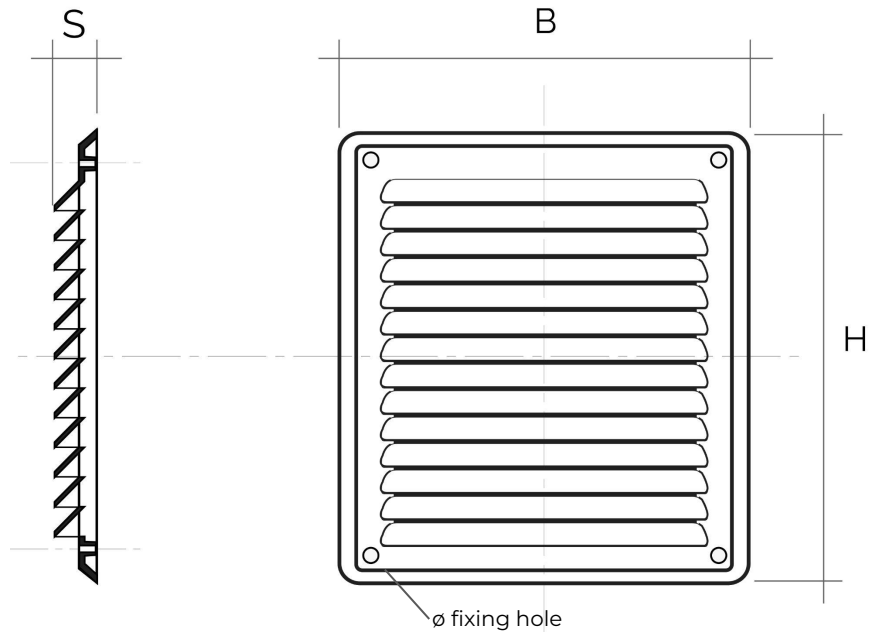

Surface-mounting square wall grilles, series A

Item	BxH mm	S mm	hole to hole distance mm	ø fixing hole mm	Pass Air cm ²
A2323B	227x227	20	200x200	4,5	210
A2323M	227x227	20	200x200	4,5	210

Description: Surface-mounting square wall grille

Material: ABS plastic

Colour: A2323B White - A2323M Brown

Features: Surface-mounting square ventilation grille to be fixed to the wall with screws and plugs. Suitable for both indoors and outdoors installation.

Surface-mounting square wall grilles, series A

Item	BxH mm	S mm	hole to hole distance mm	ø fixing hole mm	Pass Air cm ²	Insect screen
AR2323B	227x227	20	200x200	4,5	200	✓
AR2323M	227x227	20	200x200	4,5	200	✓

Description: Surface-mounting square wall grille

Material: ABS plastic

Colour: AR2323B White - AR2323M Brown

Features: Surface-mounting square ventilation grille to be fixed to the wall with screws and plugs. Suitable for both indoors and outdoors installation.