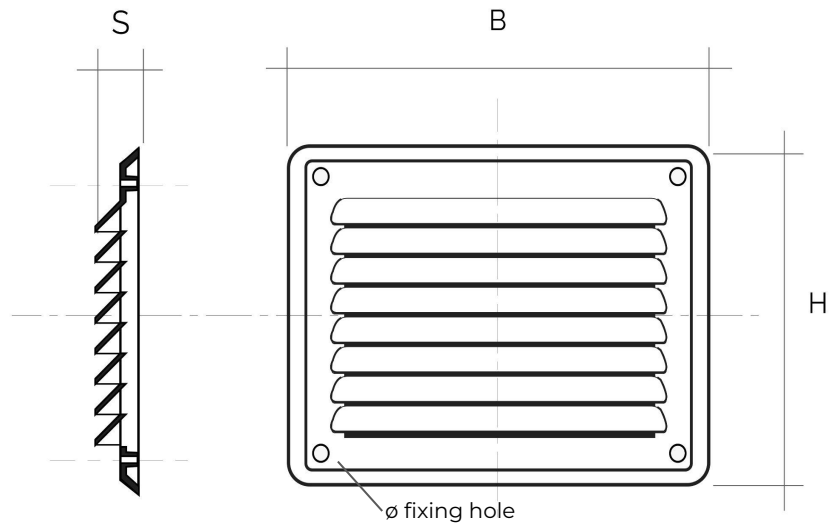

Surface-mounting rectangular wall grilles, series A

Item	BxH mm	S mm	hole to hole distance mm	ø fixing hole mm	Pass Air cm ²	Insect screen
A2026B	204x266	18	179x241	4	200	
AR2026B	204x266	18	179x241	4	200	✓

Description: Surface-mounting rectangular wall grille

Material: ABS plastic

Colour: White

Features: Surface-mounting rectangular ventilation grille to be fixed to the wall with screws and plugs. Suitable for both indoors and outdoors installation.

Surface-mounting rectangular wall grilles, series A

Item	BxH mm	S mm	hole to hole distance mm	ø fixing hole mm	Pass Air cm ²	Insect screen
A2038B	204x386	18	179x361	4	300	
AR2038B	204x386	18	179x361	4	300	✓