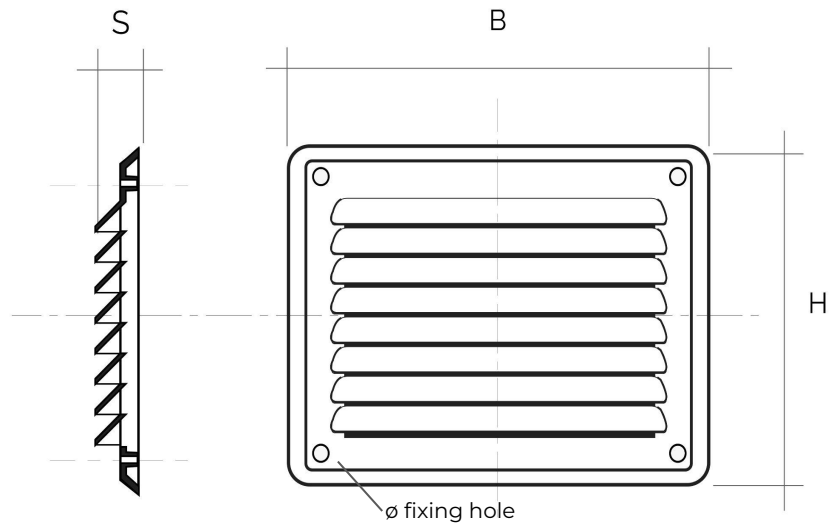

Description: Surface-mounting rectangular wall grille

Material: ABS plastic

Colour: White

Features: Surface-mounting rectangular ventilation grille to be fixed to the wall with screws and plugs. Suitable for both indoors and outdoors installation.

Surface-mounting rectangular wall grilles, series A

Item	BxH mm	S mm	hole to hole distance mm	ø fixing hole mm	Pass Air cm ²	Insect screen
A2026B	204x266	18	179x241	4	200	
AR2026B	204x266	18	179x241	4	200	✓