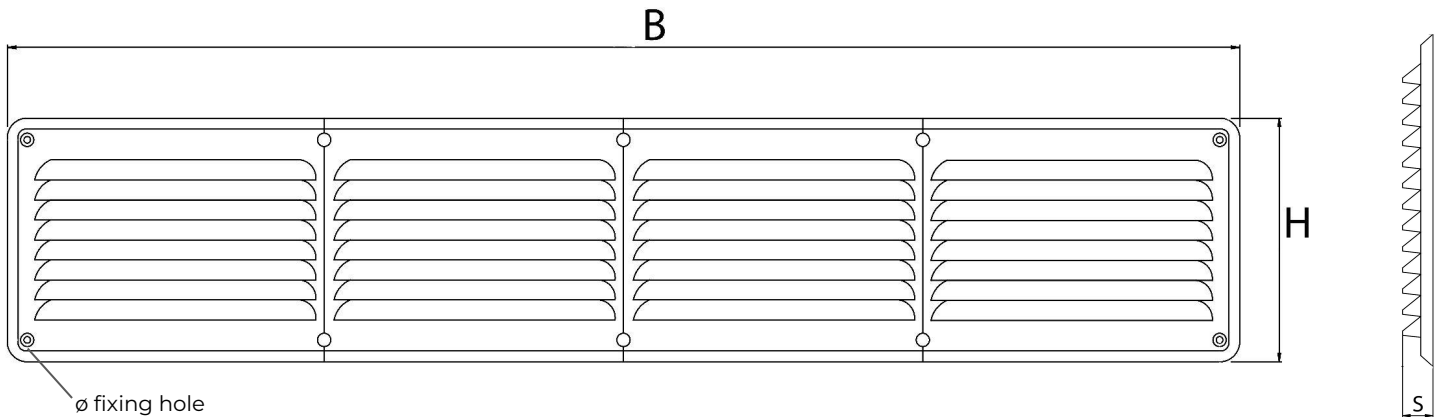

Surface-mounting rectangular wall grilles, series A

Item	BxH mm	S mm	hole to hole distance mm	ø fixing hole mm	Pass Air cm ²	Insect screen
A5614B	564x146	16	540x120	4	300	
AR5614B	564x146	16	541x120	4	300	✓

Description: Surface-mounting rectangular wall grille

Material: ABS plastic

Colour: White

Features: Surface-mounting rectangular ventilation grille to be fixed to the wall with screws and plugs. Suitable for both indoors and outdoors installation.

Surface-mounting rectangular wall grilles, series A

Item	BxH mm	S mm	hole to hole distance mm	ø fixing hole mm	Pass Air cm ²	Insect screen
A7414B	744x146	18	721x120	4	400	
AR7414B	744x146	18	721x120	4	400	✓