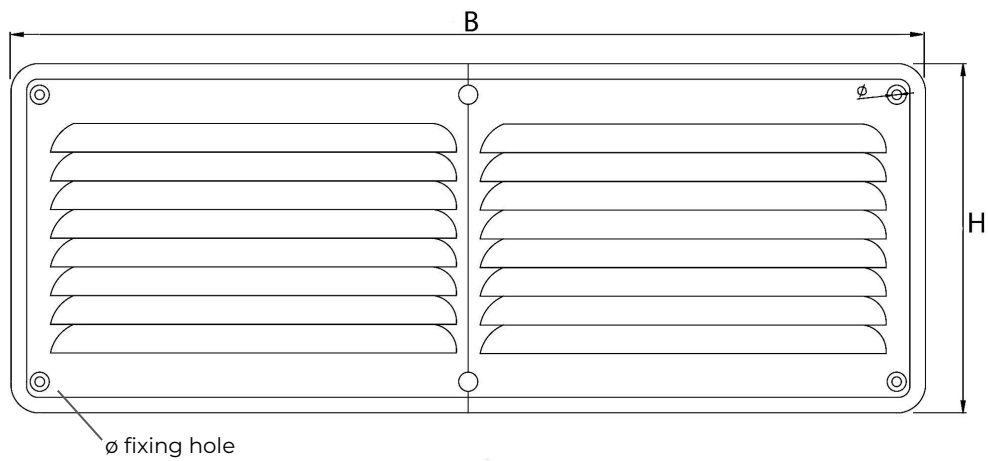

Surface-mounting rectangular wall grilles, series A

Item	BxH mm	S mm	hole to hole distance mm	ø fixing hole mm	Pass Air cm ²	Insect screen
A2014B	204x146	18	180x120	4	200	
AR2014B	204x146	18	180x120	4	200	✓

Description: Surface-mounting rectangular wall grille

Material: ABS plastic

Colour: White

Features: Surface-mounting rectangular ventilation grille to be fixed to the wall with screws and plugs. Suitable for both indoors and outdoors installation.

Surface-mounting rectangular wall grilles, series A

Item	BxH mm	S mm	hole to hole distance mm	ø fixing hole mm	Pass Air cm ²	Insect screen
A3814B	384x146	18	359x120	4	200	
AR3814B	384x146	18	359x120	4	200	✓