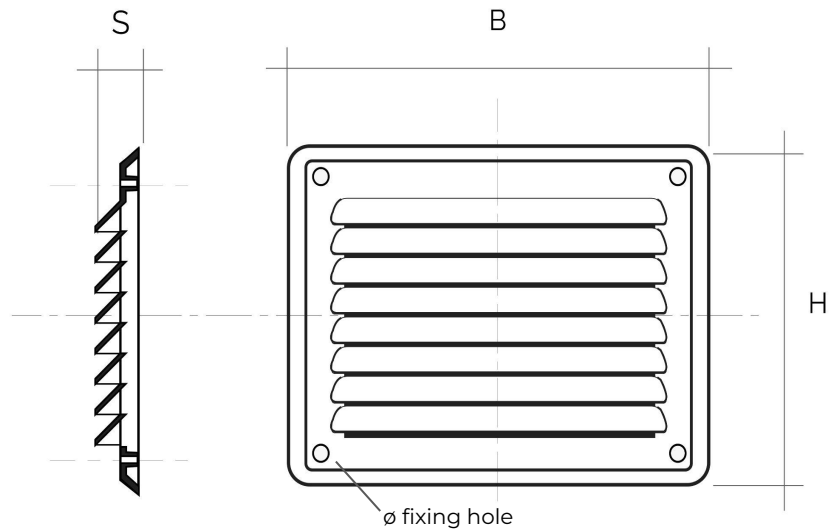

Surface-mounting rectangular wall grilles, series A

Item	BxH mm	S mm	hole to hole distance mm	ø fixing hole mm	Pass Air cm ²	Insect screen
A2014B	204x146	18	180x120	4	200	
AR2014B	204x146	18	180x120	4	200	✓

Description: Surface-mounting rectangular wall grille

Material: ABS plastic

Colour: White

Features: Surface-mounting rectangular ventilation grille to be fixed to the wall with screws and plugs. Suitable for both indoors and outdoors installation.

Surface-mounting rectangular wall grilles, series A

Item	BxH mm	S mm	hole to hole distance mm	ø fixing hole mm	Pass Air cm ²	Insect screen
A3814B	384x146	18	359x120	4	200	
AR3814B	384x146	18	359x120	4	200	✓