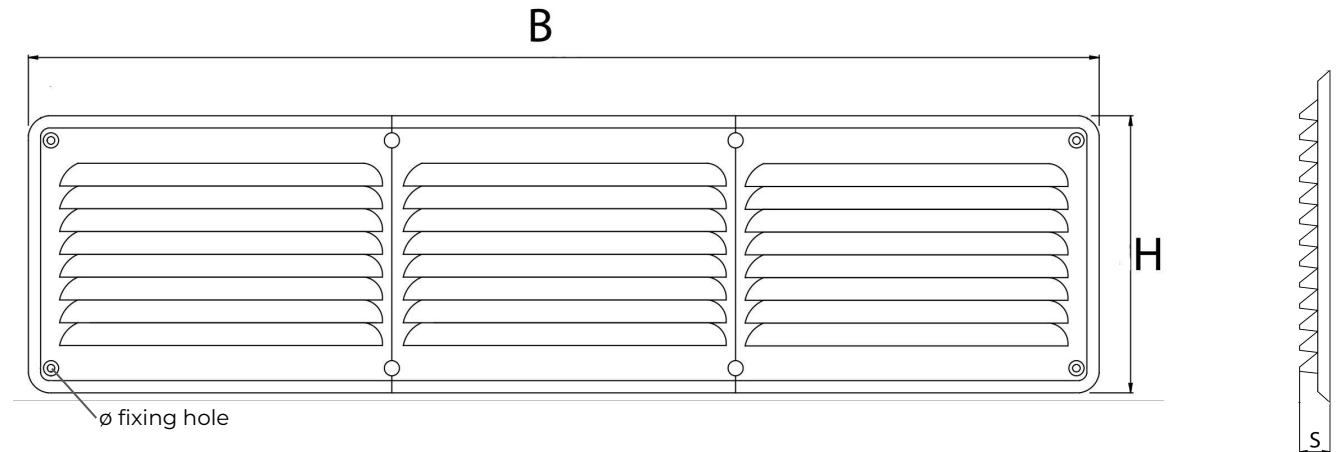

Description: Surface-mounting rectangular wall grille

Material: ABS plastic

Colour: White

Features: Surface-mounting rectangular ventilation grille to be fixed to the wall with screws and plugs. Suitable for both indoors and outdoors installation.

Surface-mounting rectangular wall grilles, series A

Item	BxH mm	S mm	hole to hole distance mm	ø fixing hole mm	Pass Air cm ²	Insect screen
A3814B	384x146	18	359x120	4	200	
AR3814B	384x146	18	359x120	4	200	✓

Surface-mounting rectangular wall grilles, series A

Item	BxH mm	S mm	hole to hole distance mm	ø fixing hole mm	Pass Air cm ²	Insect screen
A5614B	564x146	16	540x120	4	300	
AR5614B	564x146	16	541x120	4	300	✓