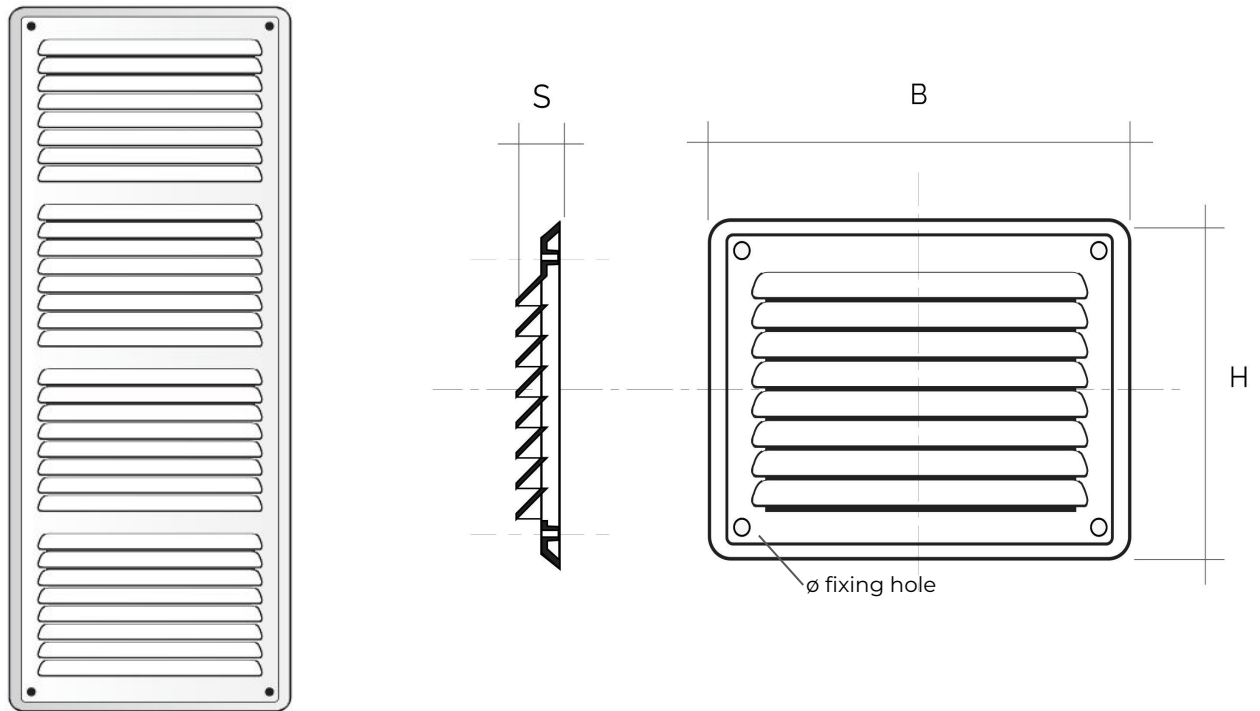

Surface-mounting rectangular wall grilles, series A

Item	BxH mm	S mm	hole to hole distance mm	ø fixing hole mm	Pass Air cm ²	Insect screen
A2038B	204x386	18	179x361	4	300	
AR2038B	204x386	18	179x361	4	300	✓

Description: Surface-mounting rectangular wall grille

Material: ABS plastic

Colour: White

Features: Surface-mounting rectangular ventilation grille to be fixed to the wall with screws and plugs. Suitable for both indoors and outdoors installation.

Surface-mounting rectangular wall grilles, series A

Item	BxH mm	S mm	hole to hole distance mm	ø fixing hole mm	Pass Air cm ²	Insect screen
A2050B	204x506	18	179x481	4	400	
AR2050B	204x506	18	179x481	4	400	✓