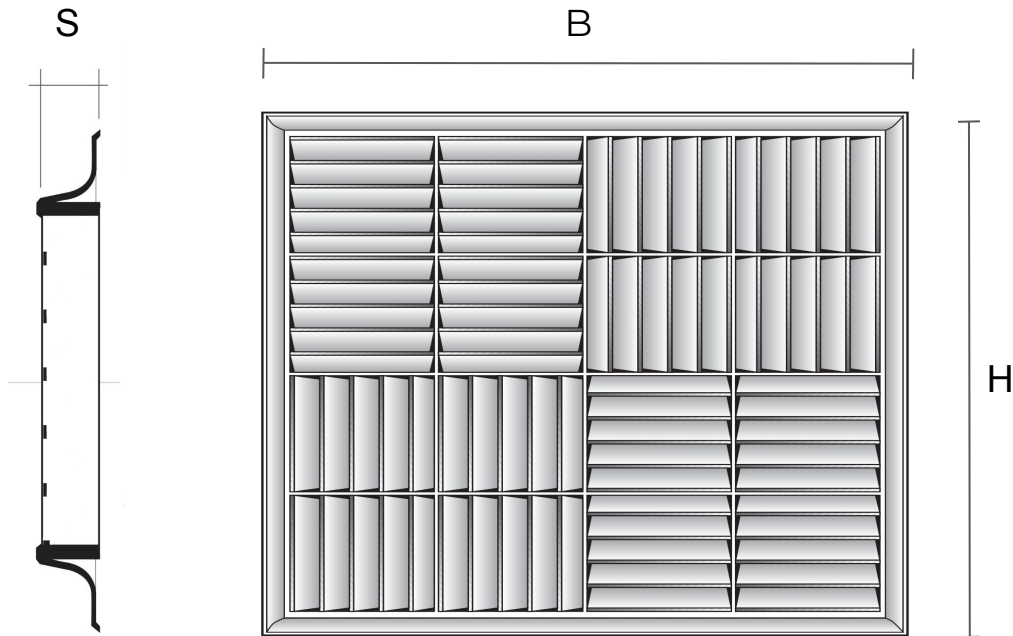

## Ceiling diffusers

Item	BxH mm	S mm	Hole mm	Pass Air cm <sup>2</sup>
<b>A174444B</b>	440x440	20	408x408	880
<b>A174444M</b>	440x440	20	408x408	880
<b>A174444N</b>	440x440	20	408x408	880

**Description:** Surface-mounting ceiling diffuser

**Material:** ABS plastic

**Colour:** A174444B White - A174444M Brown - A174444N Black

**Features:** Surface-mounting square ceiling diffuser. Suitable for indoor installations. It allows the air to be distributed evenly within the rooms.